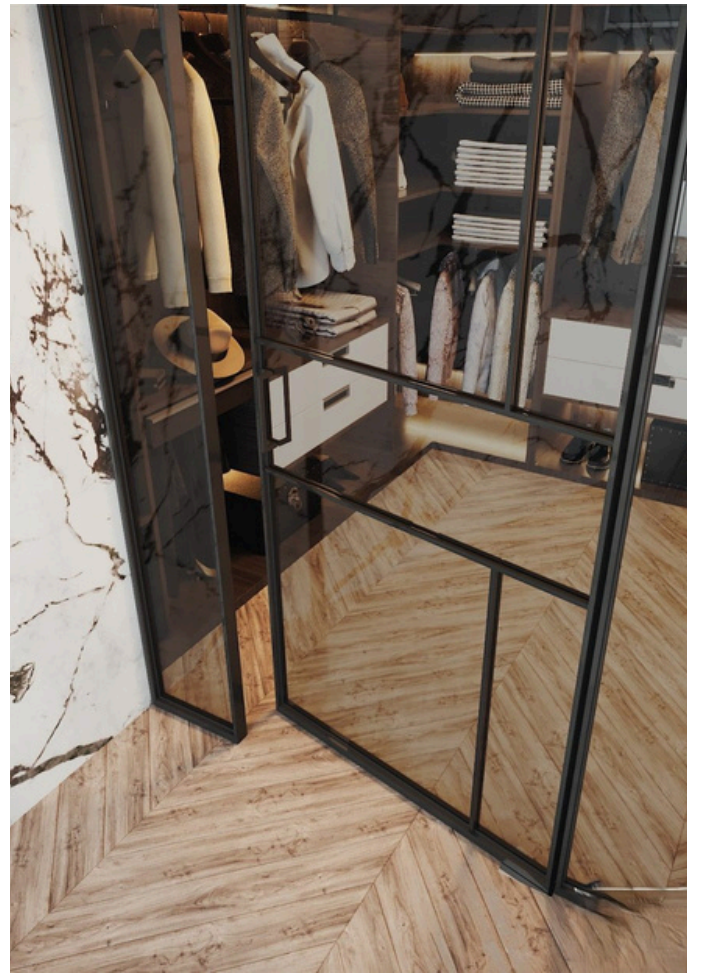

Our slimline partitions are crafted with meticulous attention to detail, offering seamless integration into any architectural setting. Embrace the beauty of minimalism without compromising on strength or durability. Our partitions redefine spatial boundaries, creating an atmosphere of openness and sophistication.

# WARDROBE

Slimline wardrobe shutters have a narrow profile, often designed to fit seamlessly into modern and minimalist interiors. They may feature sleek handles or integrated grip mechanisms to maintain a clean and streamlined appearance. They can be customized to match the overall design scheme of the room and may include options such as mirrored surfaces, frosted glass panels, fabric glass panels to complement the surrounding decor.