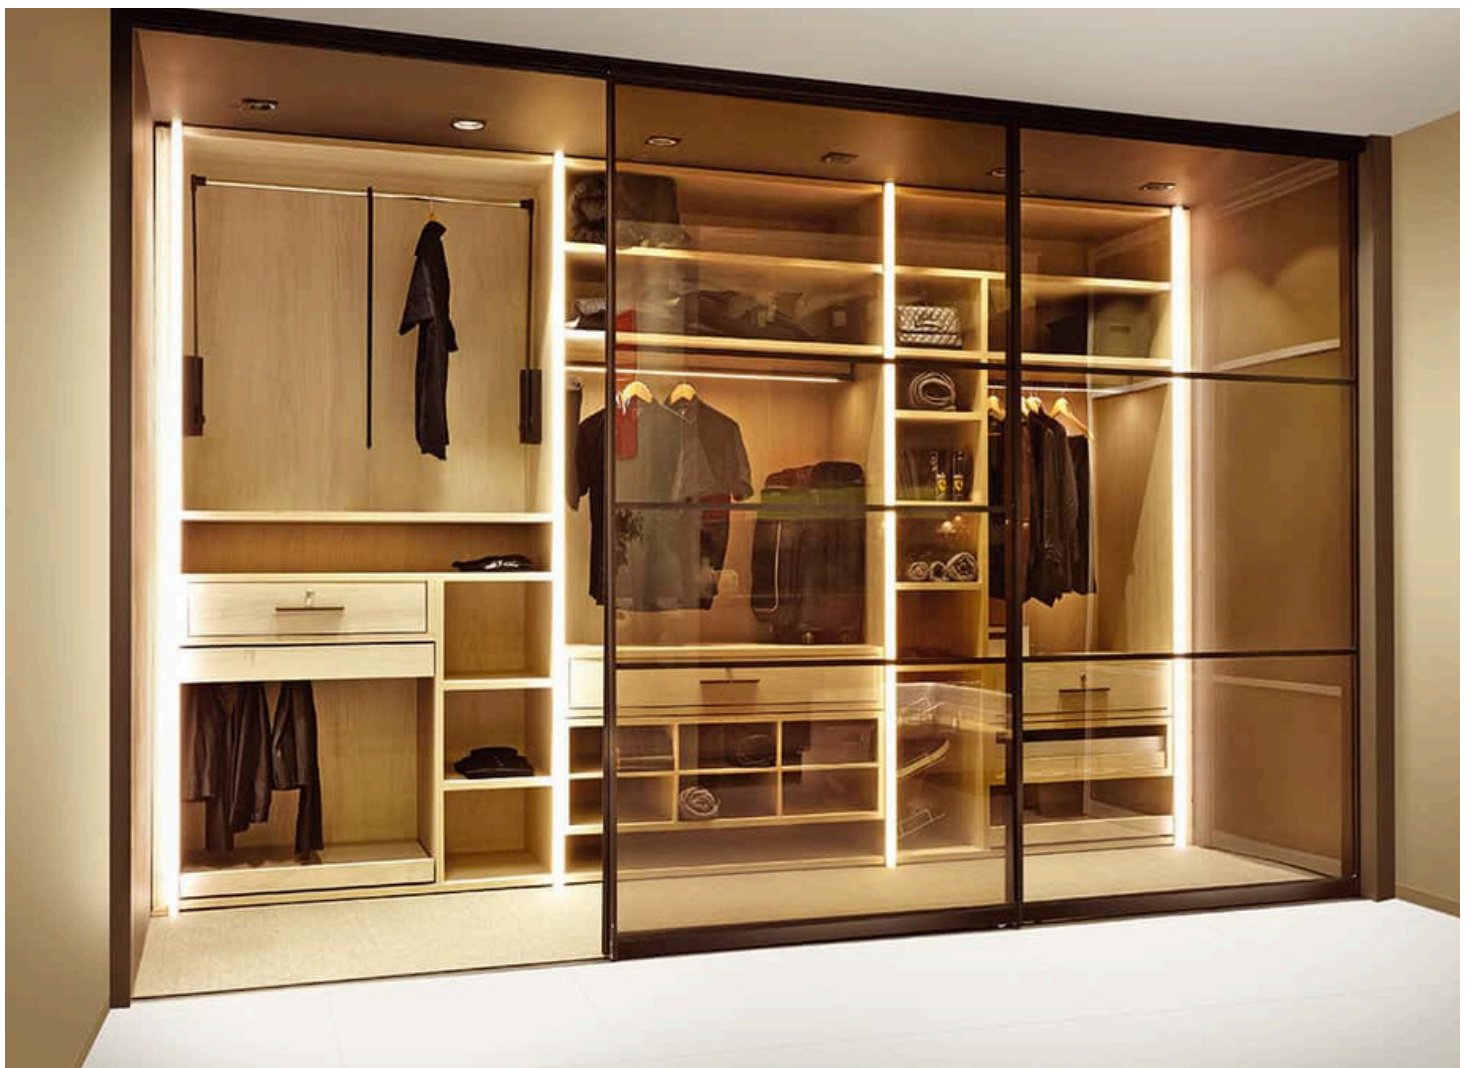

# WARDROBE

Slimline wardrobe shutters have a narrow profile, often designed to fit seamlessly into modern and minimalist interiors. They may feature sleek handles or integrated grip mechanisms to maintain a clean and streamlined appearance. They can be customized to match the overall design scheme of the room and may include options such as mirrored surfaces, frosted glass panels, fabric glass panels to complement the surrounding decor.