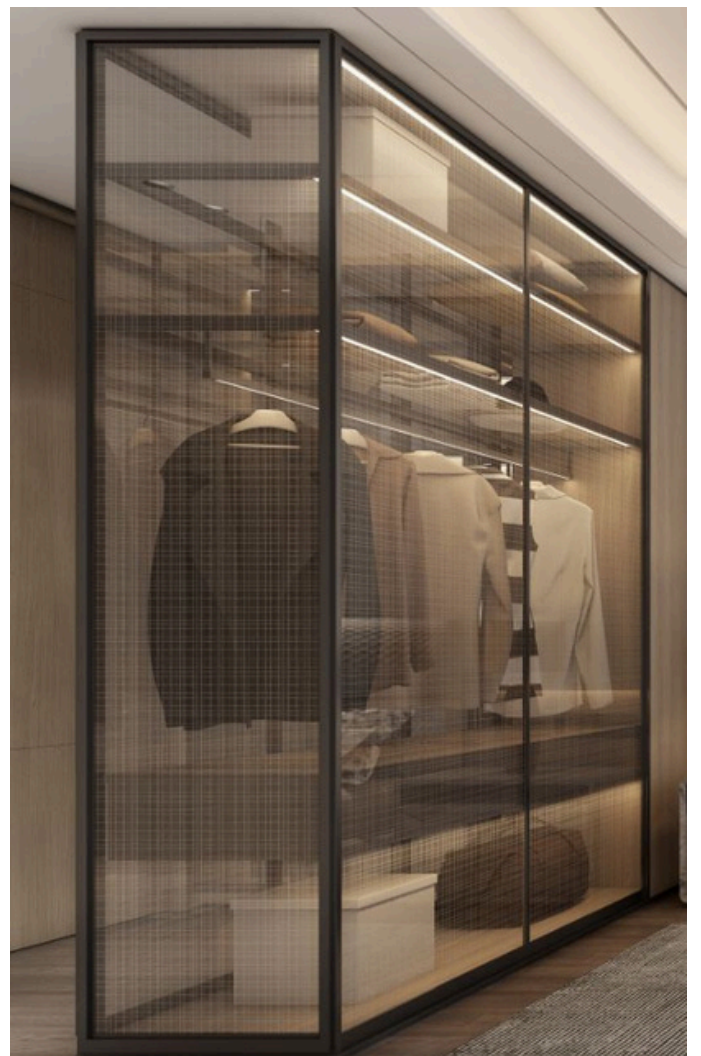

Our slimline partitions are crafted with meticulous attention to detail, offering seamless integration into any architectural setting. Embrace the beauty of minimalism without compromising on strength or durability. Our partitions redefine spatial boundaries, creating an atmosphere of openness and sophistication.

Step into a realm of artistic expression with our decorative glass solutions. From intricate patterns to customizable designs, our glass options add a touch of luxury to any space. Whether it's an office, hotel, residential space, or any other environment, our decorative glass transforms ordinary partitions into stunning focal points.

# WARDROBE

Slimline wardrobe shutters have a narrow profile, often designed to fit seamlessly into modern and minimalist interiors. They may feature sleek handles or integrated grip mechanisms to maintain a clean and streamlined appearance. They can be customized to match the overall design scheme of the room and may include options such as mirrored surfaces, frosted glass panels, fabric glass panels to complement the surrounding decor.