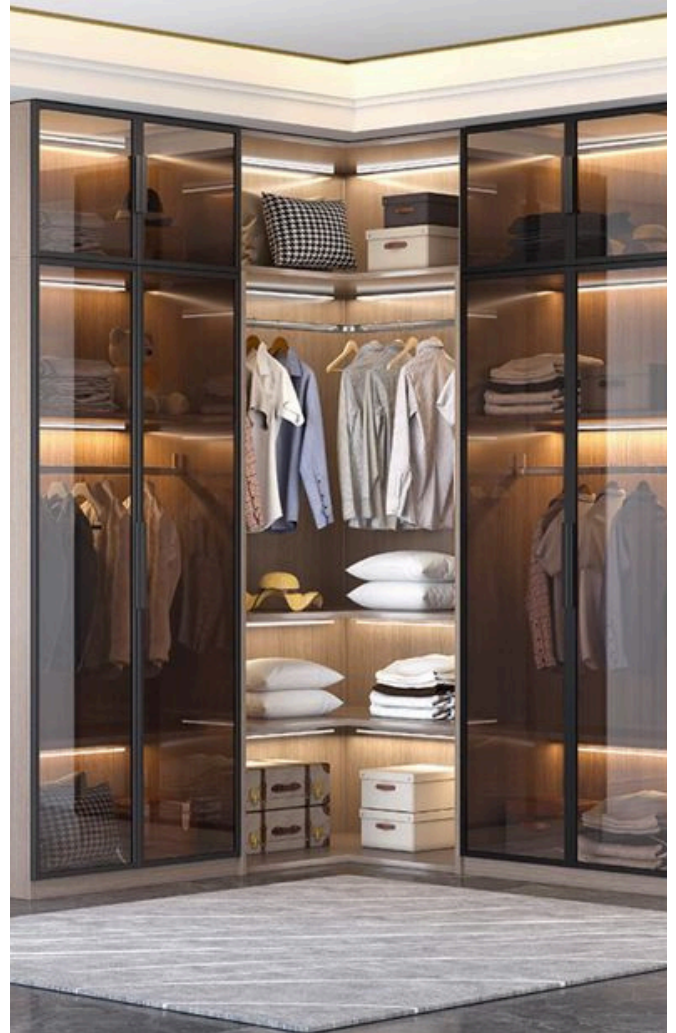

# WARDROBE

Slimline wardrobe shutters have a narrow profile, often designed to fit seamlessly into modern and minimalist interiors. They may feature sleek handles or integrated grip mechanisms to maintain a clean and streamlined appearance. They can be customized to match the overall design scheme of the room and may include options such as mirrored surfaces, frosted glass panels, fabric glass panels to complement the surrounding decor.