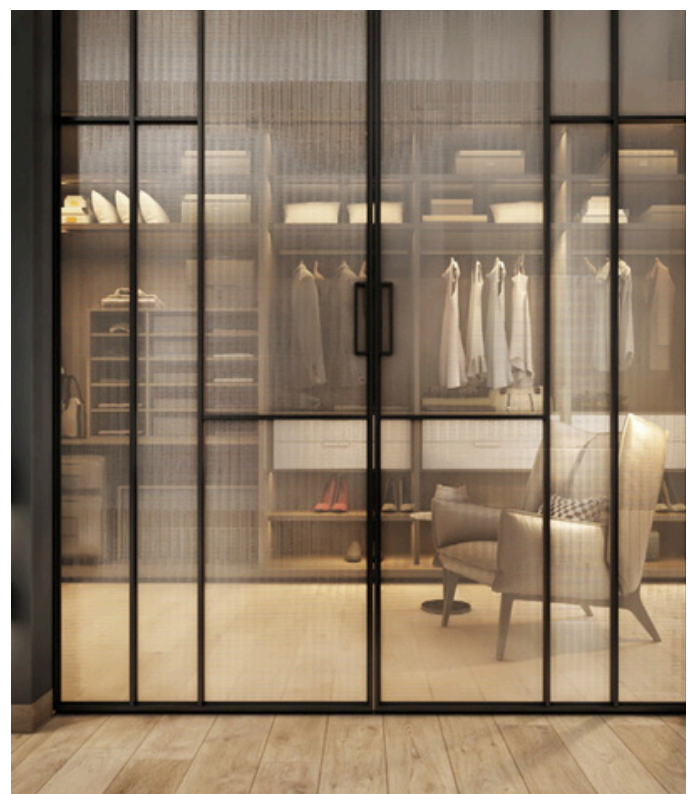

Our slimline partitions are crafted with meticulous attention to detail, offering seamless integration into any architectural setting. Embrace the beauty of minimalism without compromising on strength or durability. Our partitions redefine spatial boundaries, creating an atmosphere of openness and sophistication.

# WARDROBE

Slimline wardrobe shutters have a narrow profile, often designed to fit seamlessly into modern and minimalist interiors. They may feature sleek handles or integrated grip mechanisms to maintain a clean and streamlined appearance. They can be customized to match the overall design scheme of the room and may include options such as mirrored surfaces, frosted glass panels, fabric glass panels to complement the surrounding decor.