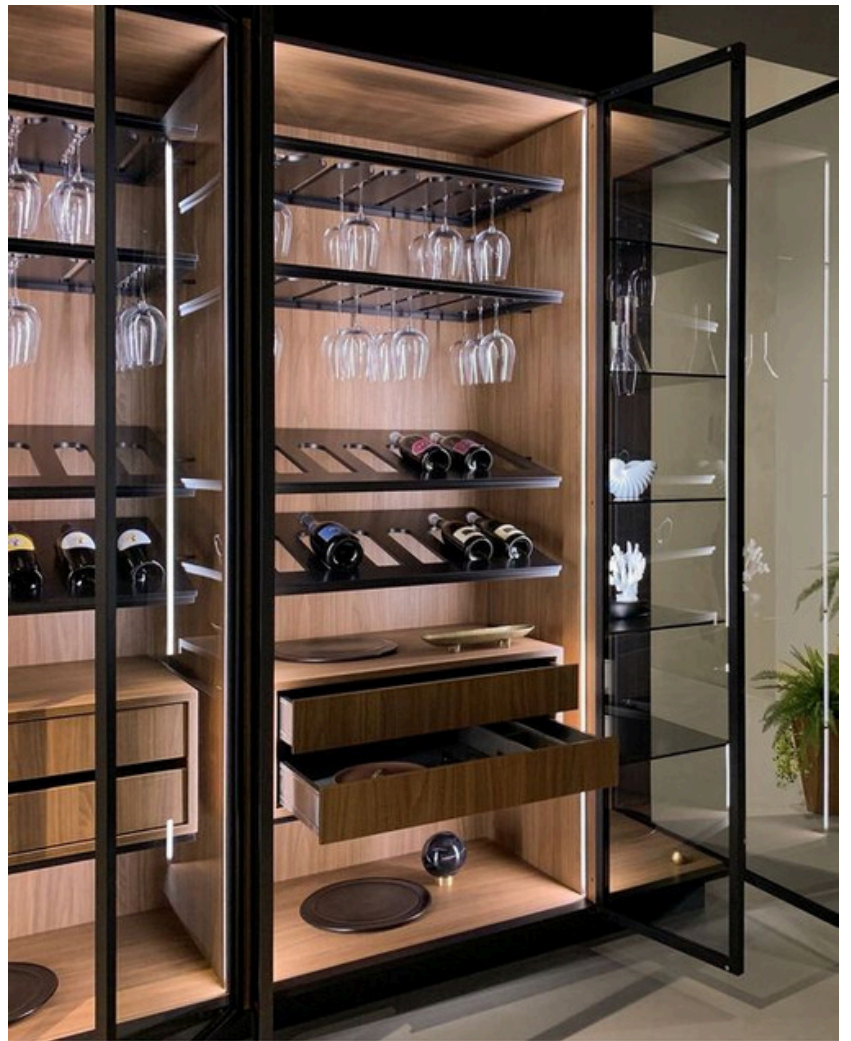

# WARDROBE

Slimline wardrobe shutters have a narrow profile, often designed to fit seamlessly into modern and minimalist interiors. They may feature sleek handles or integrated grip mechanisms to maintain a clean and streamlined appearance. They can be customized to match the overall design scheme of the room and may include options such as mirrored surfaces, frosted glass panels, fabric glass panels to complement the surrounding decor.