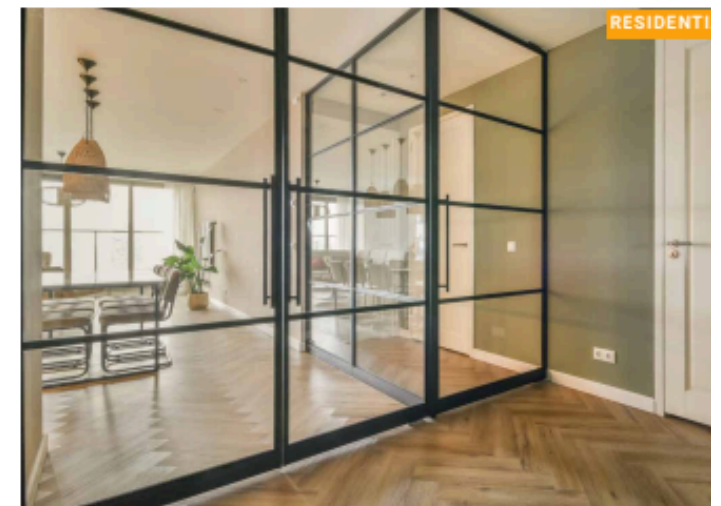

Our slimline partitions are crafted with meticulous attention to detail, offering seamless integration into any architectural setting. Embrace the beauty of minimalism without compromising on strength or durability. Our partitions redefine spatial boundaries, creating an atmosphere of openness and sophistication.

SMART GLASS/ SWITCHABLE GLASS

POWER ON

ON

POWER OFF

OFF

CORPORATE

HOSPITALITY

SKYLIGHT

RESIDENTI

SMART BLINDS

DGU glass blinds refer to "Double Glazed Unit" glass that incorporates blinds between two panes of glass. This design offers several advantages like the blinds are protected from dust and damage since they are sealed within the glass, making them easy to maintain and clean. The blinds can be adjusted to control the amount of light entering the space while providing privacy and the double glazing helps improve insulation. DGU glass blinds are commonly used in residential and commercial buildings, offering a sleek, modern solution for window treatment.