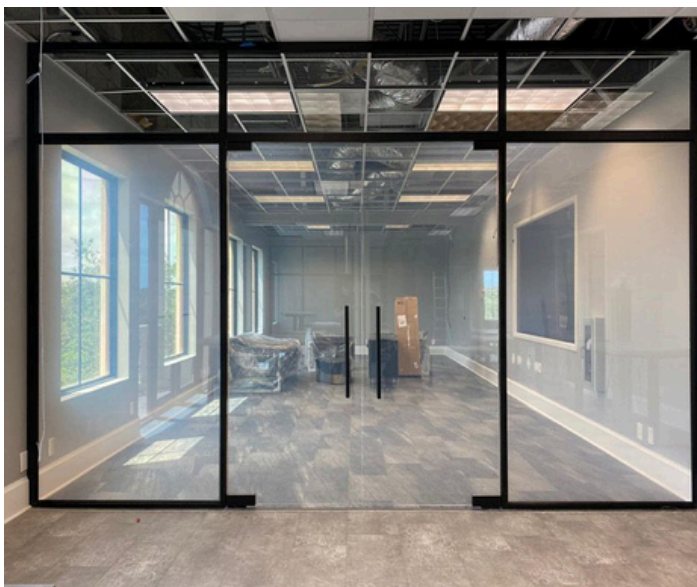

Our slimline partitions are crafted with meticulous attention to detail, offering seamless integration into any architectural setting. Embrace the beauty of minimalism without compromising on strength or durability. Our partitions redefine spatial boundaries, creating an atmosphere of openness and sophistication.

Step into a realm of artistic expression with our decorative glass solutions. From intricate patterns to customizable designs, our glass options add a touch of luxury to any space. Whether it's an office, hotel, residential space, or any other environment, our decorative glass transforms ordinary partitions into stunning focal points.

SMART GLASS/ SWITCHABLE GLASS

POWER ON

ON

POWER OFF

OFF

CORPORATE

HOSPITALITY

SKYLIGHT

RESIDENTI

SMART BLINDS

DGU glass blinds refer to "Double Glazed Unit" glass that incorporates blinds between two panes of glass. This design offers several advantages like the blinds are protected from dust and damage since they are sealed within the glass, making them easy to maintain and clean. The blinds can be adjusted to control the amount of light entering the space while providing privacy and the double glazing helps improve insulation. DGU glass blinds are commonly used in residential and commercial buildings, offering a sleek, modern solution for window treatment.