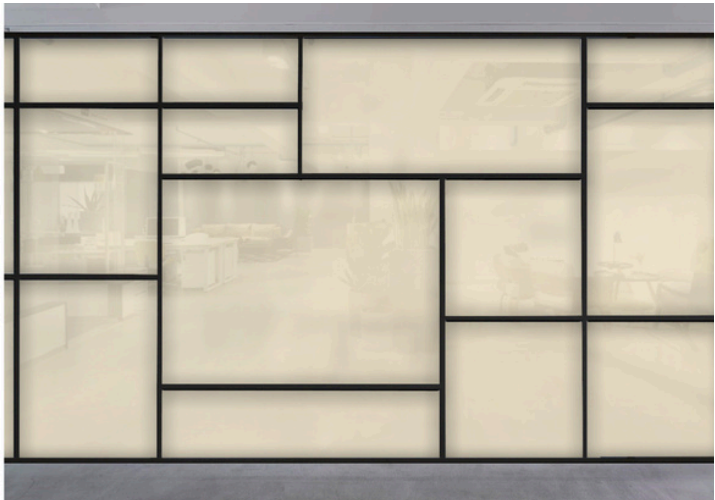

SMART GLASS/ SWITCHABLE GLASS