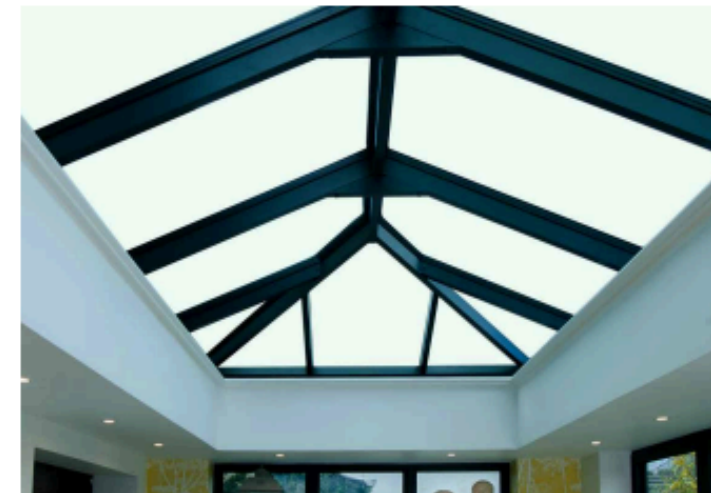

Our slimline partitions are crafted with meticulous attention to detail, offering seamless integration into any architectural setting. Embrace the beauty of minimalism without compromising on strength or durability. Our partitions redefine spatial boundaries, creating an atmosphere of openness and sophistication.

SMART GLASS/ SWITCHABLE GLASS

POWER ON

ON

POWER OFF

OFF

CORPORATE

HOSPITALITY

SKYLIGHT