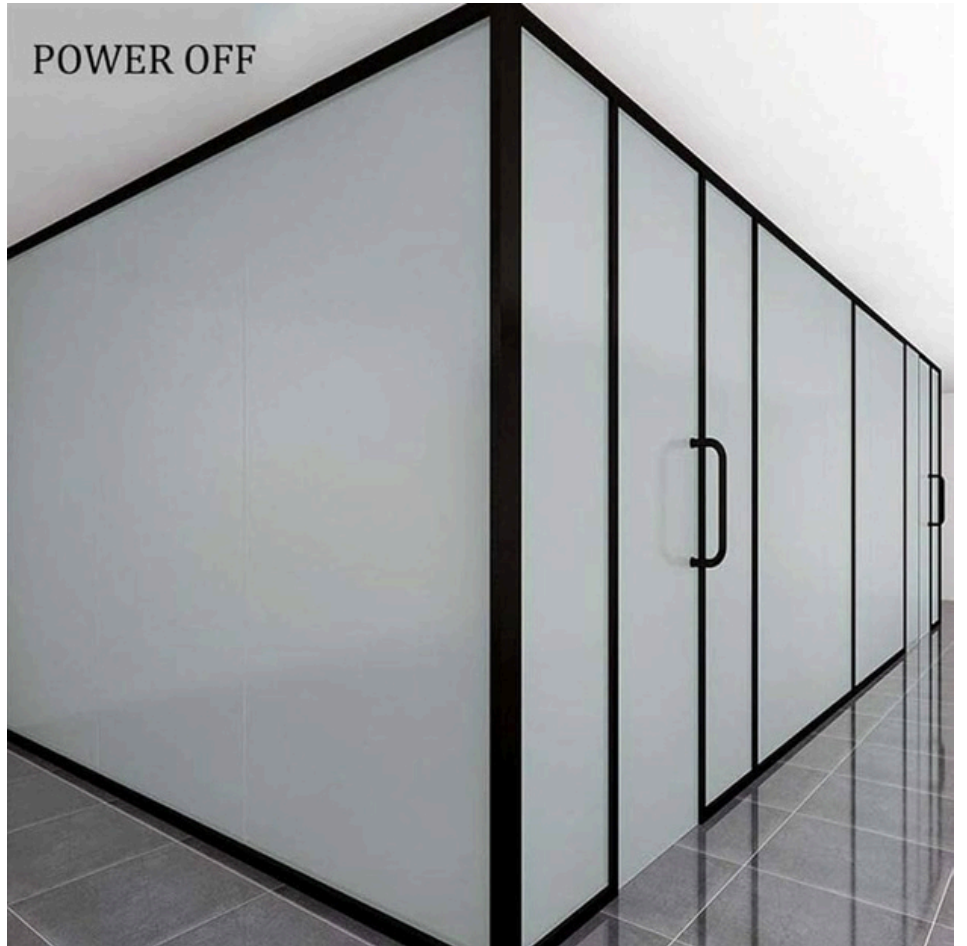

Our slimline partitions are crafted with meticulous attention to detail, offering seamless integration into any architectural setting. Embrace the beauty of minimalism without compromising on strength or durability. Our partitions redefine spatial boundaries, creating an atmosphere of openness and sophistication.

SMART GLASS

Smart or switchable glass is a type of glass that can change its properties—such as transparency or opacity when an electric voltage is applied, commonly used in windows and mirrors. This technology allows the glass to switch from clear to frosted providing privacy, reducing glare, and controlling solar heat gain.

SMART GLASS/ SWITCHABLE GLASS

POWER ON

ON

POWER OFF

OFF

CORPORATE

HOSPITALITY

SKYLIGHT

RESIDENTI

SMART BLINDS

DGU glass blinds refer to "Double Glazed Unit" glass that incorporates blinds between two panes of glass. This design offers several advantages like the blinds are protected from dust and damage since they are sealed within the glass, making them easy to maintain and clean. The blinds can be adjusted to control the amount of light entering the space while providing privacy and the double glazing helps improve insulation. DGU glass blinds are commonly used in residential and commercial buildings, offering a sleek, modern solution for window treatment.