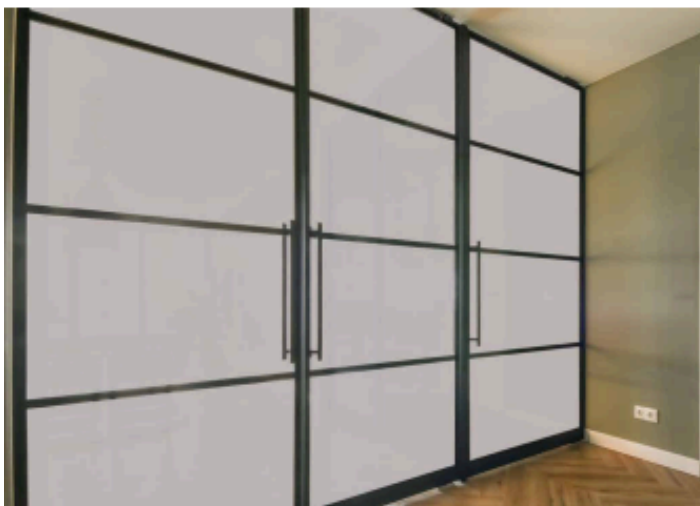

Our slimline partitions are crafted with meticulous attention to detail, offering seamless integration into any architectural setting. Embrace the beauty of minimalism without compromising on strength or durability. Our partitions redefine spatial boundaries, creating an atmosphere of openness and sophistication.

SMART GLASS

Smart or switchable glass is a type of glass that can change its properties—such as transparency or opacity when an electric voltage is applied, commonly used in windows and mirrors. This technology allows the glass to switch from clear to frosted providing privacy, reducing glare, and controlling solar heat gain.

SMART GLASS/ SWITCHABLE GLASS

POWER ON

ON

POWER OFF

OFF

CORPORATE

HOSPITALITY

SKYLIGHT

RESIDENTI

SMART BLINDS

DGU glass blinds refer to "Double Glazed Unit" glass that incorporates blinds between two panes of glass. This design offers several advantages like the blinds are protected from dust and damage since they are sealed within the glass, making them easy to maintain and clean. The blinds can be adjusted to control the amount of light entering the space while providing privacy and the double glazing helps improve insulation. DGU glass blinds are commonly used in residential and commercial buildings, offering a sleek, modern solution for window treatment.