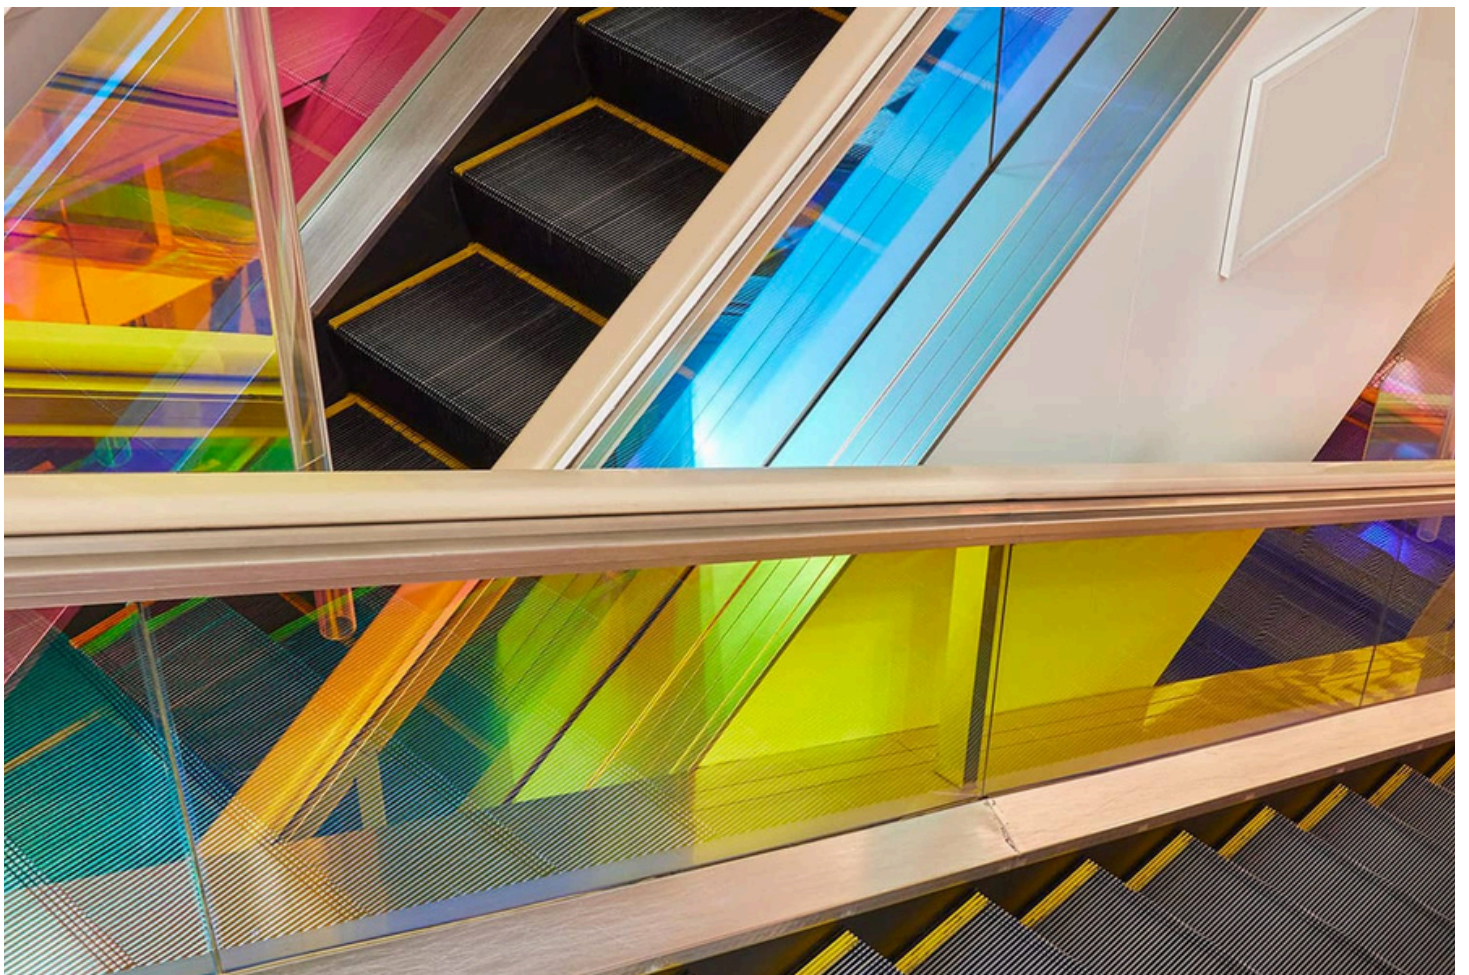

DICHROIC GLASS