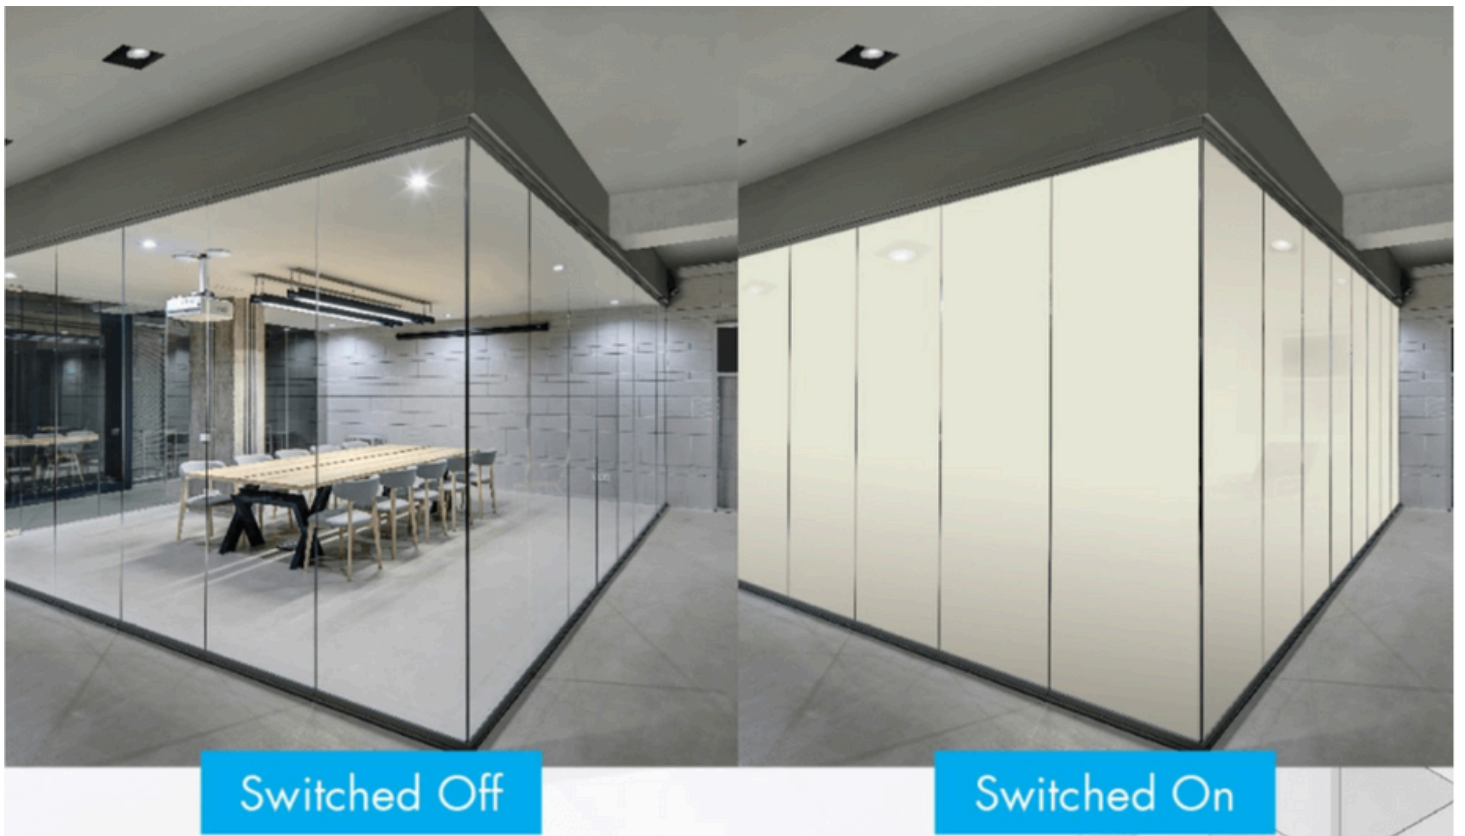

Our slimline partitions are crafted with meticulous attention to detail, offering seamless integration into any architectural setting. Embrace the beauty of minimalism without compromising on strength or durability. Our partitions redefine spatial boundaries, creating an atmosphere of openness and sophistication.

SMART GLASS

Smart or switchable glass is a type of glass that can change its properties—such as transparency or opacity when an electric voltage is applied, commonly used in windows and mirrors. This technology allows the glass to switch from clear to frosted providing privacy, reducing glare, and controlling solar heat gain.

SMART GLASS/ SWITCHABLE GLASS

POWER ON

ON

POWER OFF

OFF

CORPORATE

HOSPITALITY

SKYLIGHT

RESIDENTI

SMART BLINDS

DGU glass blinds refer to "Double Glazed Unit" glass that incorporates blinds between two panes of glass. This design offers several advantages like the blinds are protected from dust and damage since they are sealed within the glass, making them easy to maintain and clean. The blinds can be adjusted to control the amount of light entering the space while providing privacy and the double glazing helps improve insulation. DGU glass blinds are commonly used in residential and commercial buildings, offering a sleek, modern solution for window treatment.