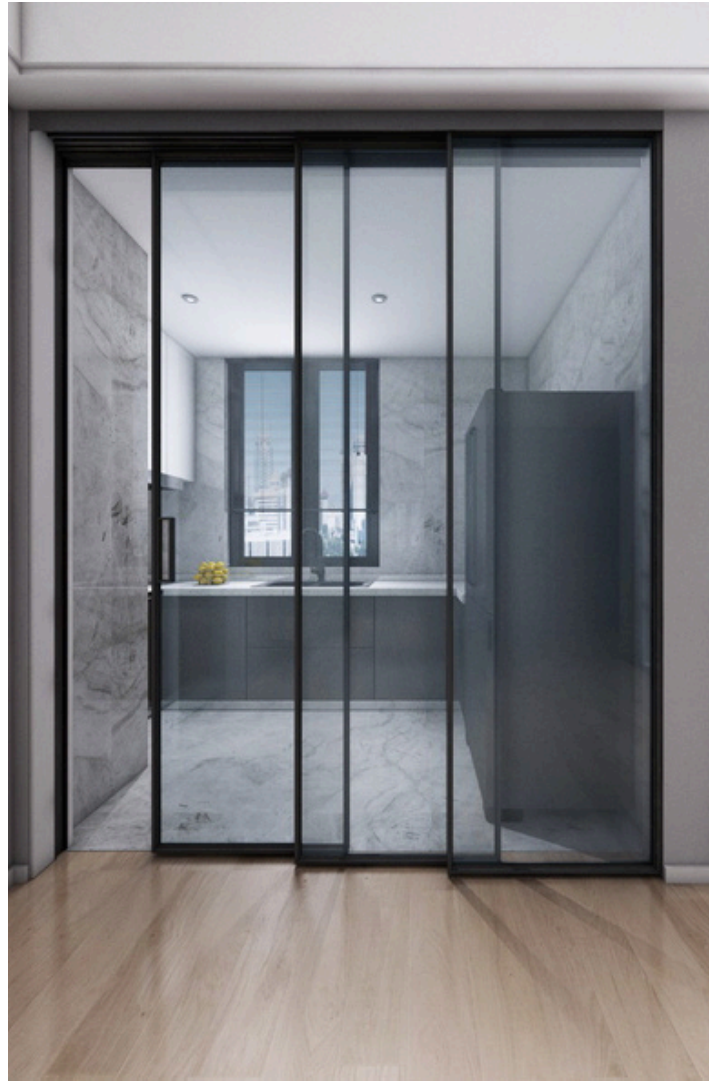

Our slimline partitions are crafted with meticulous attention to detail, offering seamless integration into any architectural setting. Embrace the beauty of minimalism without compromising on strength or durability. Our partitions redefine spatial boundaries, creating an atmosphere of openness and sophistication.

**SLIM
PROFILE**

Slimline partitions typically refer to partitions or dividers used in interior spaces, particularly offices, that are designed to be sleek, minimalist, and space-efficient. These partitions are often made of lightweight materials such as aluminum or glass, allowing for maximum transparency and light flow within a space. They can be customizable in terms of color, finish, and configuration to suit the aesthetic and functional requirements of the space.

BI-FOLDING

SOFT CLOSE

CORNER SLIDING

TELESCOPIC

SYNCHRO

LAMINATED GLASS

FABRIC GLASS PARTITION

Fabric glass partitions are essentially partitions made of glass panels with fabric inserts. These partitions combine the transparency and elegance of glass with the versatility and functionality of fabric. The glass panels provide a clear view and allow light to pass through, creating an open and airy atmosphere in interior spaces. Meanwhile, the fabric inserts add texture, color, and privacy to the partitions.

SWING
DOOR

DOOR ON HINGE

DOOR ON FLOOR SPRING

ARCH

A slimline arch window typically refers to a window with a narrow profile, often with a curved or arched shape. These windows are designed to provide a sleek and modern aesthetic while maximizing natural light and views.