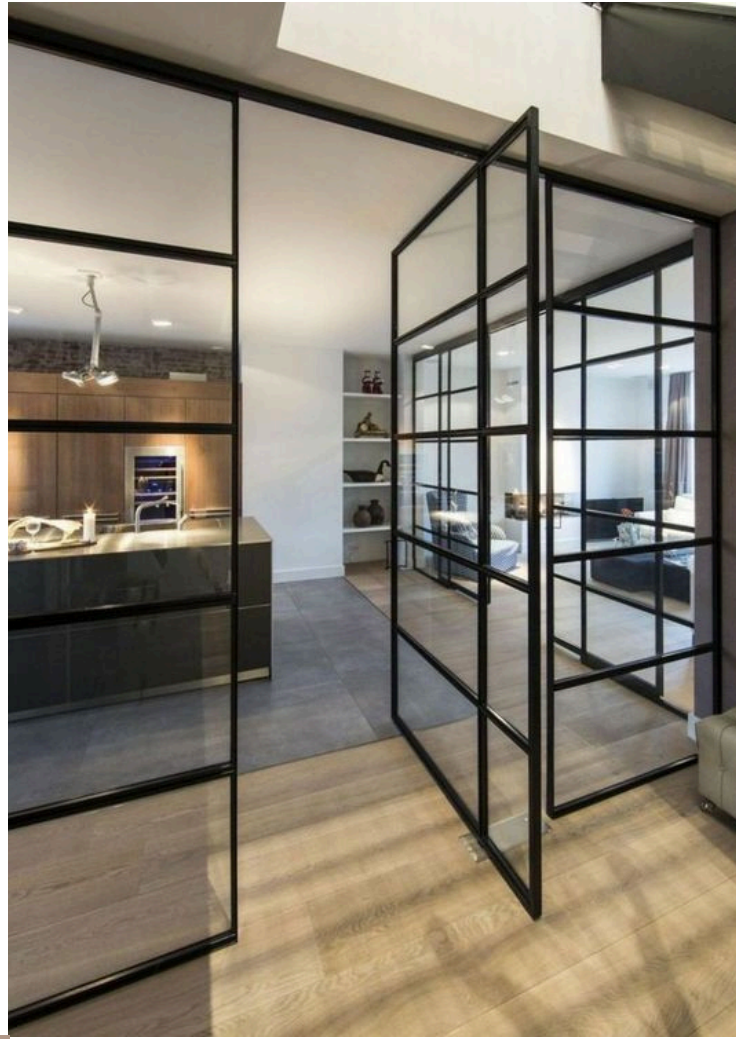

Our slimline partitions are crafted with meticulous attention to detail, offering seamless integration into any architectural setting. Embrace the beauty of minimalism without compromising on strength or durability. Our partitions redefine spatial boundaries, creating an atmosphere of openness and sophistication.

**SLIM
PROFILE**

Slimline partitions typically refer to partitions or dividers used in interior spaces, particularly offices, that are designed to be sleek, minimalist, and space-efficient. These partitions are often made of lightweight materials such as aluminum or glass, allowing for maximum transparency and light flow within a space. They can be customizable in terms of color, finish, and configuration to suit the aesthetic and functional requirements of the space.

BI-FOLDING

SOFT CLOSE

CORNER SLIDING

TELESCOPIC

SYNCHRO

LAMINATED GLASS

FABRIC GLASS PARTITION

Fabric glass partitions are essentially partitions made of glass panels with fabric inserts. These partitions combine the transparency and elegance of glass with the versatility and functionality of fabric. The glass panels provide a clear view and allow light to pass through, creating an open and airy atmosphere in interior spaces. Meanwhile, the fabric inserts add texture, color, and privacy to the partitions.

SWING
DOOR

DOOR ON HINGE

DOOR ON FLOOR SPRING

ARCH

A slimline arch window typically refers to a window with a narrow profile, often with a curved or arched shape. These windows are designed to provide a sleek and modern aesthetic while maximizing natural light and views.