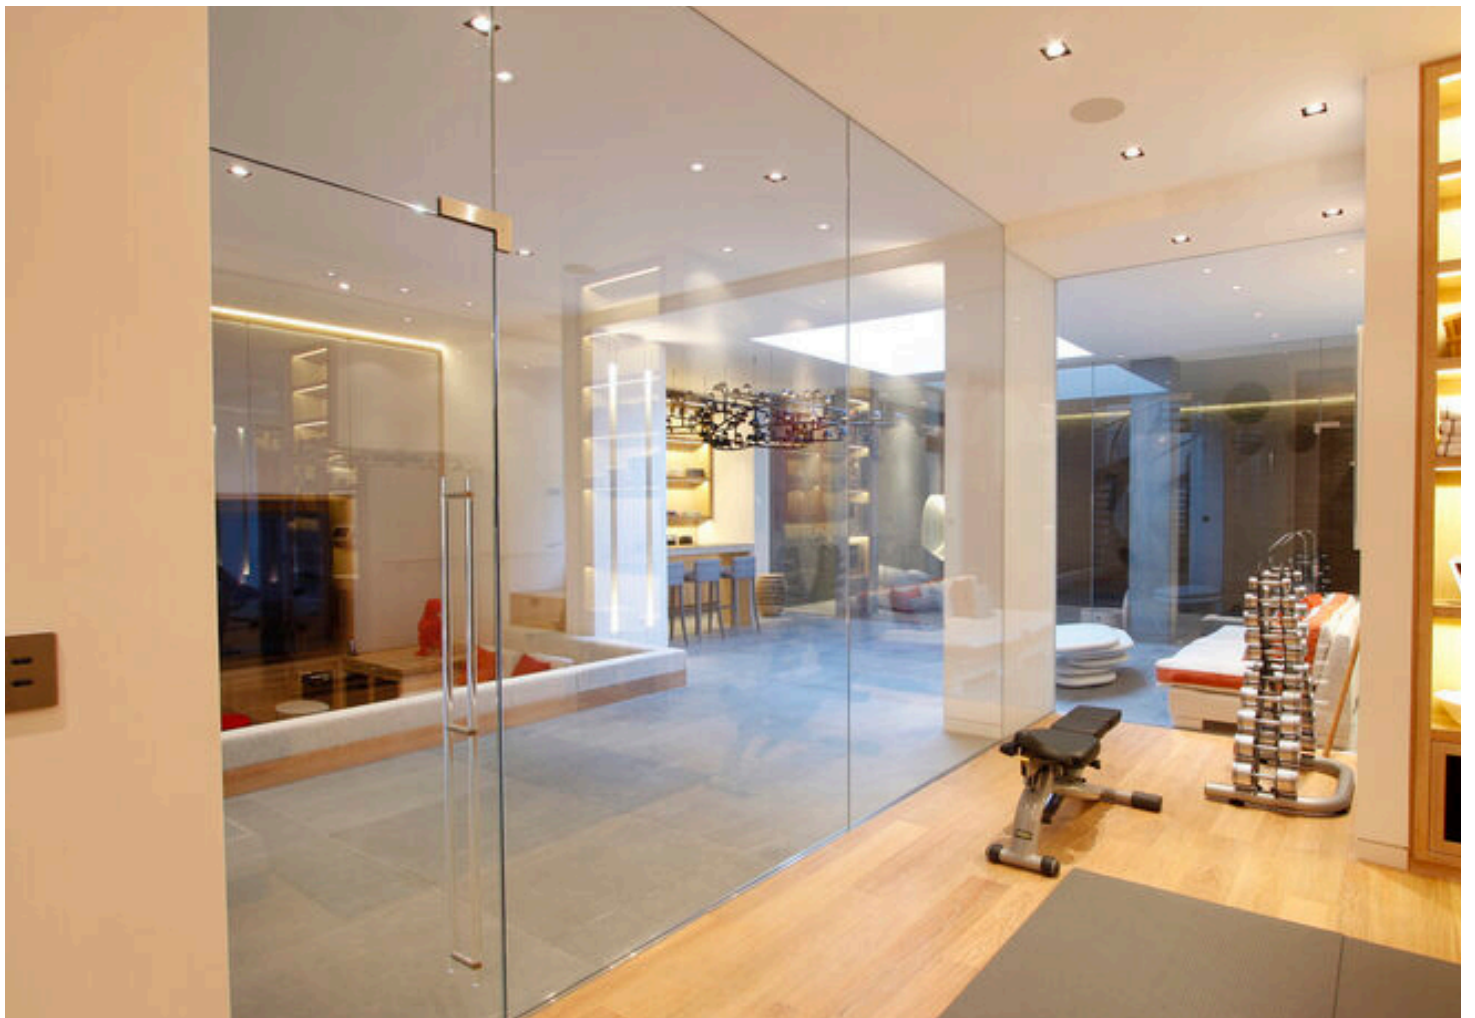

**SLIM
PROFILE**

Slimline partitions typically refer to partitions or dividers used in interior spaces, particularly offices, that are designed to be sleek, minimalist, and space-efficient. These partitions are often made of lightweight materials such as aluminum or glass, allowing for maximum transparency and light flow within a space. They can be customizable in terms of color, finish, and configuration to suit the aesthetic and functional requirements of the space.

BI-FOLDING

SOFT CLOSE

CORNER SLIDING

TELESCOPIC

SYNCHRO

LAMINATED GLASS

FABRIC GLASS PARTITION

Fabric glass partitions are essentially partitions made of glass panels with fabric inserts. These partitions combine the transparency and elegance of glass with the versatility and functionality of fabric. The glass panels provide a clear view and allow light to pass through, creating an open and airy atmosphere in interior spaces. Meanwhile, the fabric inserts add texture, color, and privacy to the partitions.

SWING
DOOR

DOOR ON HINGE

DOOR ON FLOOR SPRING

ARCH

A slimline arch window typically refers to a window with a narrow profile, often with a curved or arched shape. These windows are designed to provide a sleek and modern aesthetic while maximizing natural light and views.

ARCHED DOOR

ARCHED WINDOW

DECORATIVE ARCHED MIRROR

**FRAMELESS OFFICE
PARTITION**

WARDROBE

Slimline wardrobe shutters have a narrow profile, often designed to fit seamlessly into modern and minimalist interiors. They may feature sleek handles or integrated grip mechanisms to maintain a clean and streamlined appearance. They can be customized to match the overall design scheme of the room and may include options such as mirrored surfaces, frosted glass panels, fabric glass panels to complement the surrounding decor.