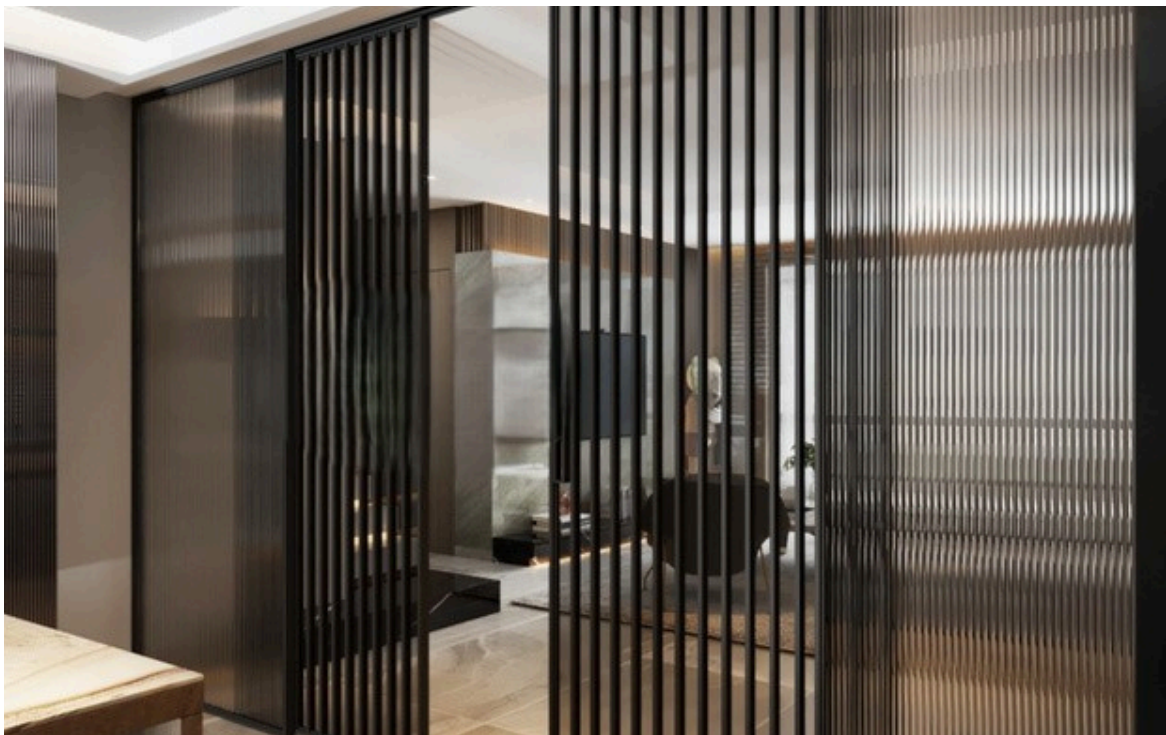

Our slimline partitions are crafted with meticulous attention to detail, offering seamless integration into any architectural setting. Embrace the beauty of minimalism without compromising on strength or durability. Our partitions redefine spatial boundaries, creating an atmosphere of openness and sophistication.

**SLIM
PROFILE**

Slimline partitions typically refer to partitions or dividers used in interior spaces, particularly offices, that are designed to be sleek, minimalist, and space-efficient. These partitions are often made of lightweight materials such as aluminum or glass, allowing for maximum transparency and light flow within a space. They can be customizable in terms of color, finish, and configuration to suit the aesthetic and functional requirements of the space.

BI-FOLDING

SOFT CLOSE

CORNER SLIDING

TELESCOPIC

SYNCHRO

LAMINATED GLASS

FABRIC GLASS PARTITION

Fabric glass partitions are essentially partitions made of glass panels with fabric inserts. These partitions combine the transparency and elegance of glass with the versatility and functionality of fabric. The glass panels provide a clear view and allow light to pass through, creating an open and airy atmosphere in interior spaces. Meanwhile, the fabric inserts add texture, color, and privacy to the partitions.

SWING
DOOR

DOOR ON HINGE

DOOR ON FLOOR SPRING

ARCH

A slimline arch window typically refers to a window with a narrow profile, often with a curved or arched shape. These windows are designed to provide a sleek and modern aesthetic while maximizing natural light and views.