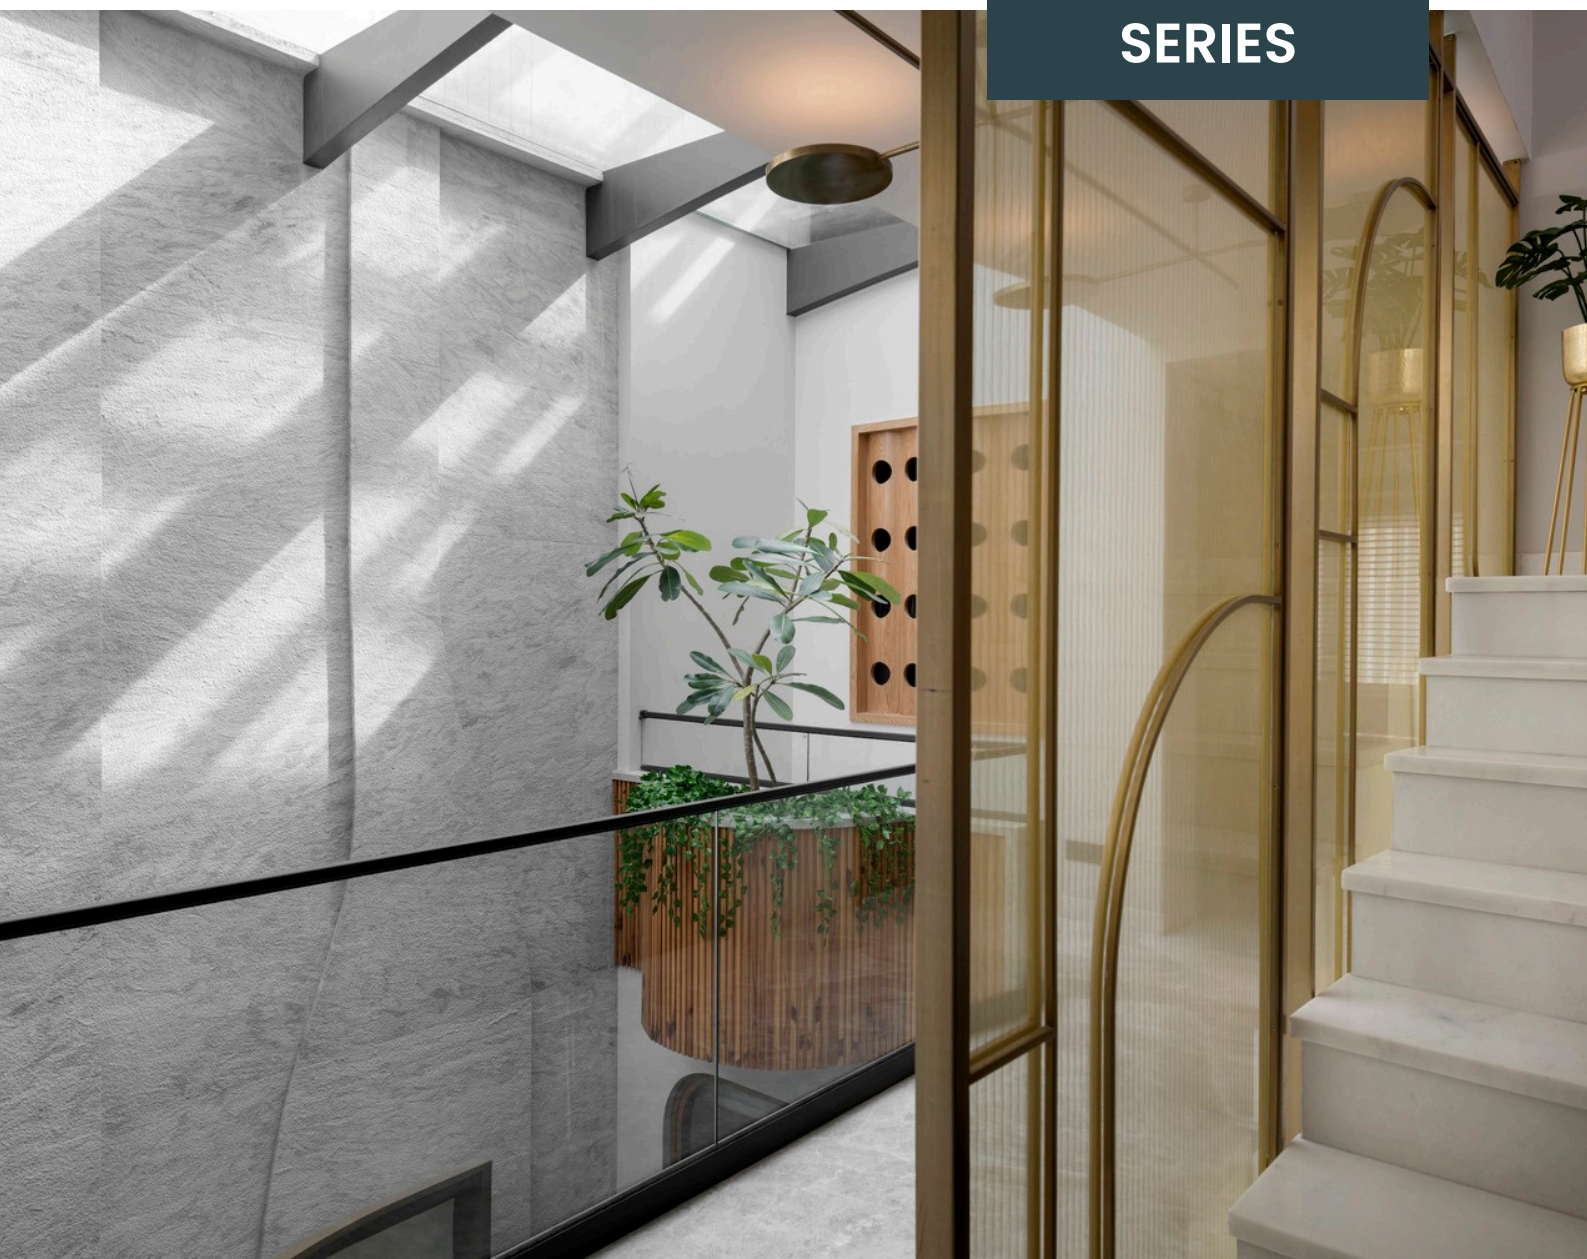

MU.RO

A TEAM CLASSIC PRODUCT

PRODUCT CATALOG

SLIMLINE
SERIES