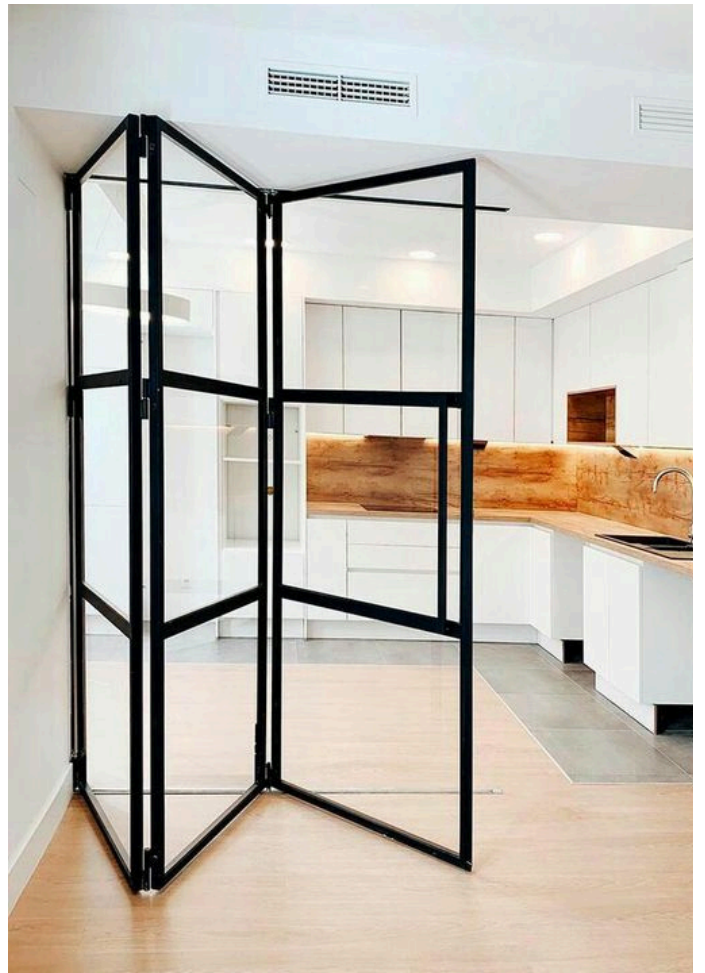

Our slimline partitions are crafted with meticulous attention to detail, offering seamless integration into any architectural setting. Embrace the beauty of minimalism without compromising on strength or durability. Our partitions redefine spatial boundaries, creating an atmosphere of openness and sophistication.

**SLIM
PROFILE**

Slimline partitions typically refer to partitions or dividers used in interior spaces, particularly offices, that are designed to be sleek, minimalist, and space-efficient. These partitions are often made of lightweight materials such as aluminum or glass, allowing for maximum transparency and light flow within a space. They can be customizable in terms of color, finish, and configuration to suit the aesthetic and functional requirements of the space.

BI-FOLDING

SOFT CLOSE

CORNER SLIDING

TELESCOPIC

SYNCHRO

LAMINATED GLASS

FABRIC GLASS PARTITION

Fabric glass partitions are essentially partitions made of glass panels with fabric inserts. These partitions combine the transparency and elegance of glass with the versatility and functionality of fabric. The glass panels provide a clear view and allow light to pass through, creating an open and airy atmosphere in interior spaces. Meanwhile, the fabric inserts add texture, color, and privacy to the partitions.

SWING
DOOR

DOOR ON HINGE

DOOR ON FLOOR SPRING

ARCH

A slimline arch window typically refers to a window with a narrow profile, often with a curved or arched shape. These windows are designed to provide a sleek and modern aesthetic while maximizing natural light and views.