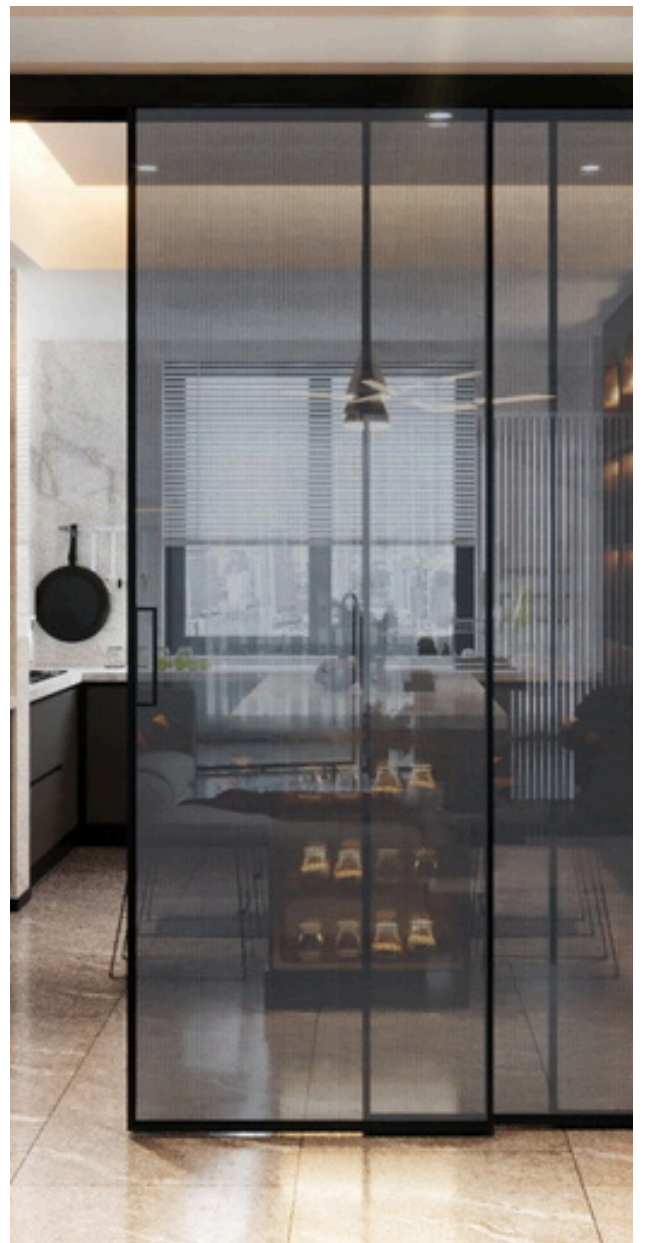

**SLIM
PROFILE**

Slimline partitions typically refer to partitions or dividers used in interior spaces, particularly offices, that are designed to be sleek, minimalist, and space-efficient. These partitions are often made of lightweight materials such as aluminum or glass, allowing for maximum transparency and light flow within a space. They can be customizable in terms of color, finish, and configuration to suit the aesthetic and functional requirements of the space.

BI-FOLDING

SOFT CLOSE

CORNER SLIDING

TELESCOPIC

SYNCHRO

LAMINATED GLASS

FABRIC GLASS PARTITION

Fabric glass partitions are essentially partitions made of glass panels with fabric inserts. These partitions combine the transparency and elegance of glass with the versatility and functionality of fabric. The glass panels provide a clear view and allow light to pass through, creating an open and airy atmosphere in interior spaces. Meanwhile, the fabric inserts add texture, color, and privacy to the partitions.

SWING
DOOR

DOOR ON HINGE

DOOR ON FLOOR SPRING

ARCH

A slimline arch window typically refers to a window with a narrow profile, often with a curved or arched shape. These windows are designed to provide a sleek and modern aesthetic while maximizing natural light and views.