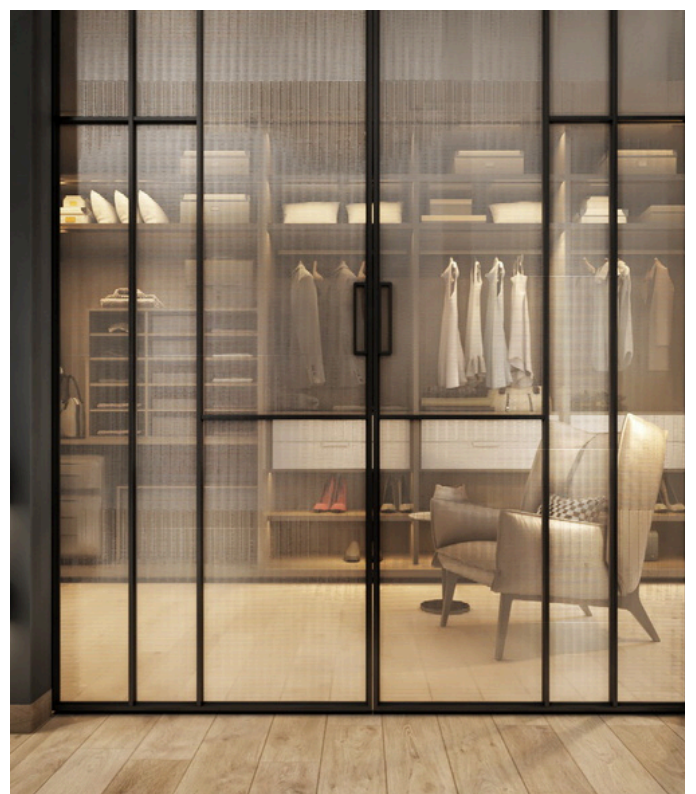

**SLIM
PROFILE**

Slimline partitions typically refer to partitions or dividers used in interior spaces, particularly offices, that are designed to be sleek, minimalist, and space-efficient. These partitions are often made of lightweight materials such as aluminum or glass, allowing for maximum transparency and light flow within a space. They can be customizable in terms of color, finish, and configuration to suit the aesthetic and functional requirements of the space.

BI-FOLDING

SOFT CLOSE

CORNER SLIDING

TELESCOPIC

SYNCHRO

LAMINATED GLASS

FABRIC GLASS PARTITION

Fabric glass partitions are essentially partitions made of glass panels with fabric inserts. These partitions combine the transparency and elegance of glass with the versatility and functionality of fabric. The glass panels provide a clear view and allow light to pass through, creating an open and airy atmosphere in interior spaces. Meanwhile, the fabric inserts add texture, color, and privacy to the partitions.

SWING
DOOR

DOOR ON HINGE

DOOR ON FLOOR SPRING

ARCH

A slimline arch window typically refers to a window with a narrow profile, often with a curved or arched shape. These windows are designed to provide a sleek and modern aesthetic while maximizing natural light and views.

ARCHED DOOR

ARCHED WINDOW

DECORATIVE ARCHED MIRROR

**FRAMELESS OFFICE
PARTITION**

WARDROBE

Slimline wardrobe shutters have a narrow profile, often designed to fit seamlessly into modern and minimalist interiors. They may feature sleek handles or integrated grip mechanisms to maintain a clean and streamlined appearance. They can be customized to match the overall design scheme of the room and may include options such as mirrored surfaces, frosted glass panels, fabric glass panels to complement the surrounding decor.