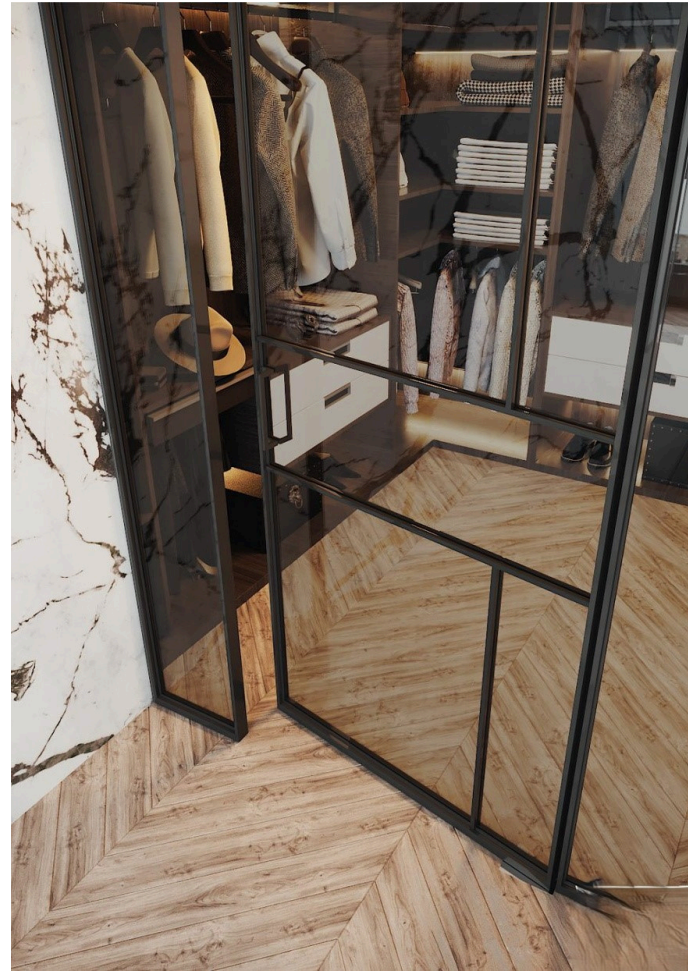

**SLIM
PROFILE**

Slimline partitions typically refer to partitions or dividers used in interior spaces, particularly offices, that are designed to be sleek, minimalist, and space-efficient. These partitions are often made of lightweight materials such as aluminum or glass, allowing for maximum transparency and light flow within a space. They can be customizable in terms of color, finish, and configuration to suit the aesthetic and functional requirements of the space.

BI-FOLDING

SOFT CLOSE

CORNER SLIDING

TELESCOPIC

SYNCHRO

LAMINATED GLASS

FABRIC GLASS PARTITION

Fabric glass partitions are essentially partitions made of glass panels with fabric inserts. These partitions combine the transparency and elegance of glass with the versatility and functionality of fabric. The glass panels provide a clear view and allow light to pass through, creating an open and airy atmosphere in interior spaces. Meanwhile, the fabric inserts add texture, color, and privacy to the partitions.

SWING
DOOR

DOOR ON HINGE

DOOR ON FLOOR SPRING

ARCH

A slimline arch window typically refers to a window with a narrow profile, often with a curved or arched shape. These windows are designed to provide a sleek and modern aesthetic while maximizing natural light and views.

ARCHED DOOR

ARCHED WINDOW

DECORATIVE ARCHED MIRROR

**FRAMELESS OFFICE
PARTITION**

WARDROBE

Slimline wardrobe shutters have a narrow profile, often designed to fit seamlessly into modern and minimalist interiors. They may feature sleek handles or integrated grip mechanisms to maintain a clean and streamlined appearance. They can be customized to match the overall design scheme of the room and may include options such as mirrored surfaces, frosted glass panels, fabric glass panels to complement the surrounding decor.