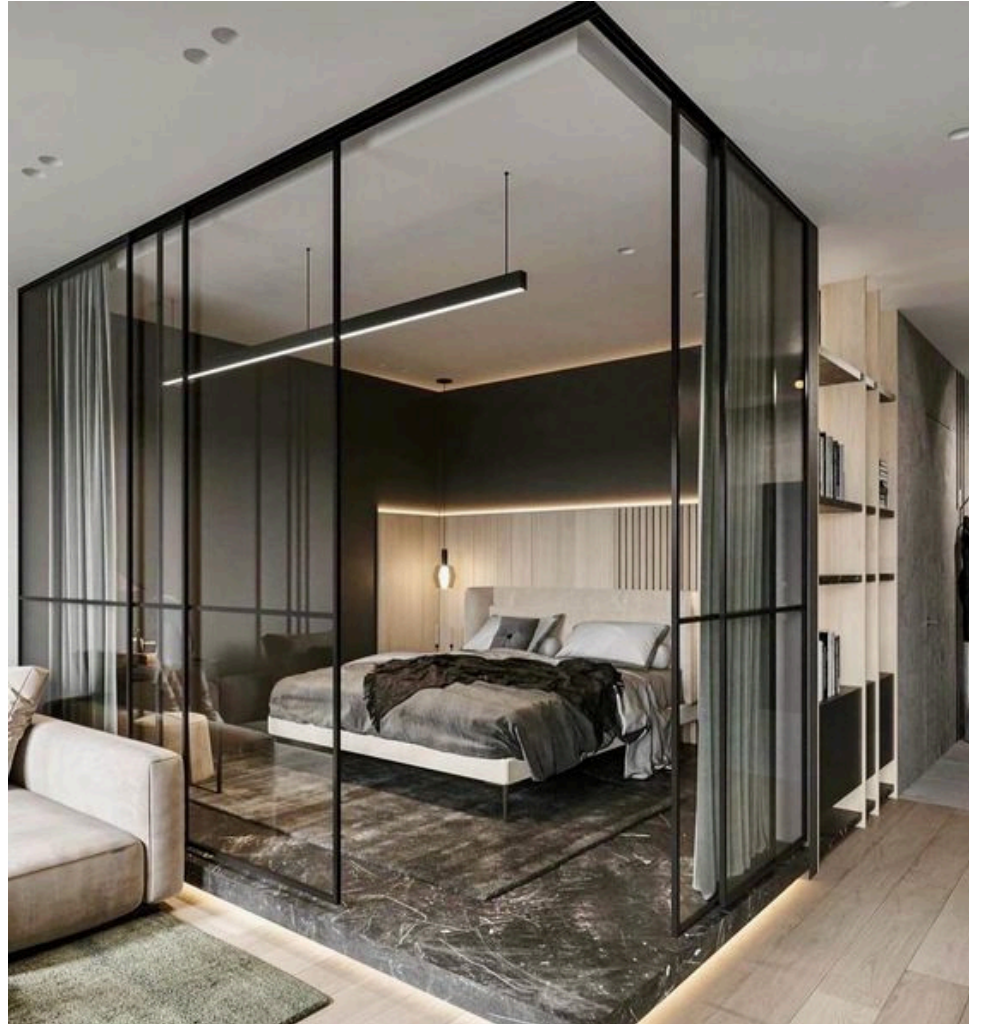

Our slimline partitions are crafted with meticulous attention to detail, offering seamless integration into any architectural setting. Embrace the beauty of minimalism without compromising on strength or durability. Our partitions redefine spatial boundaries, creating an atmosphere of openness and sophistication.

**SLIM
PROFILE**

Slimline partitions typically refer to partitions or dividers used in interior spaces, particularly offices, that are designed to be sleek, minimalist, and space-efficient. These partitions are often made of lightweight materials such as aluminum or glass, allowing for maximum transparency and light flow within a space. They can be customizable in terms of color, finish, and configuration to suit the aesthetic and functional requirements of the space.

BI-FOLDING

SOFT CLOSE

CORNER SLIDING

TELESCOPIC

SYNCHRO

LAMINATED GLASS

FABRIC GLASS PARTITION

Fabric glass partitions are essentially partitions made of glass panels with fabric inserts. These partitions combine the transparency and elegance of glass with the versatility and functionality of fabric. The glass panels provide a clear view and allow light to pass through, creating an open and airy atmosphere in interior spaces. Meanwhile, the fabric inserts add texture, color, and privacy to the partitions.

SWING
DOOR

DOOR ON HINGE

DOOR ON FLOOR SPRING

ARCH

A slimline arch window typically refers to a window with a narrow profile, often with a curved or arched shape. These windows are designed to provide a sleek and modern aesthetic while maximizing natural light and views.