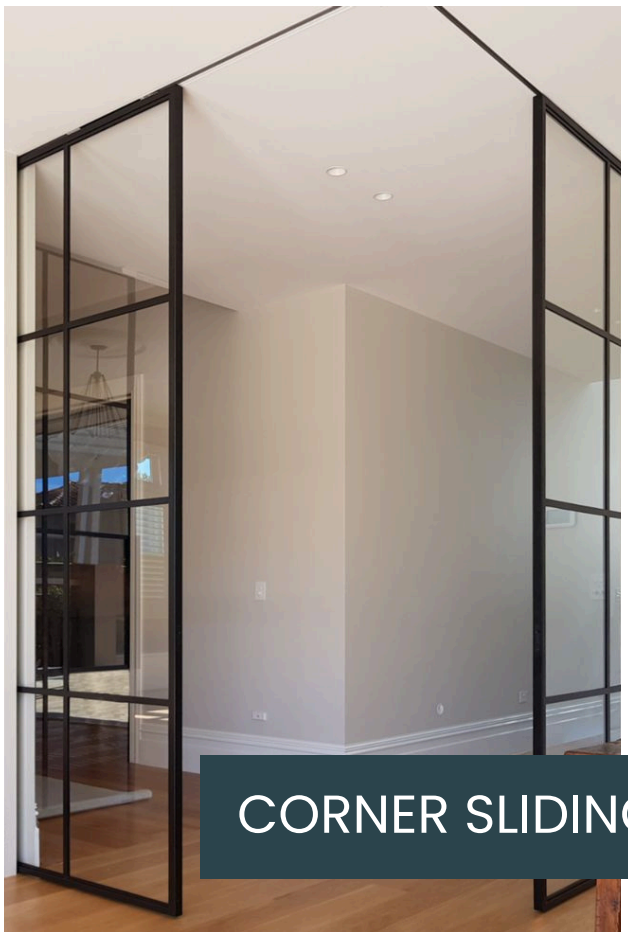

Our slimline partitions are crafted with meticulous attention to detail, offering seamless integration into any architectural setting. Embrace the beauty of minimalism without compromising on strength or durability. Our partitions redefine spatial boundaries, creating an atmosphere of openness and sophistication.

**SLIM
PROFILE**

Slimline partitions typically refer to partitions or dividers used in interior spaces, particularly offices, that are designed to be sleek, minimalist, and space-efficient. These partitions are often made of lightweight materials such as aluminum or glass, allowing for maximum transparency and light flow within a space. They can be customizable in terms of color, finish, and configuration to suit the aesthetic and functional requirements of the space.

BI-FOLDING

SOFT CLOSE

CORNER SLIDING

TELESCOPIC

SYNCHRO

LAMINATED GLASS

FABRIC GLASS PARTITION

Fabric glass partitions are essentially partitions made of glass panels with fabric inserts. These partitions combine the transparency and elegance of glass with the versatility and functionality of fabric. The glass panels provide a clear view and allow light to pass through, creating an open and airy atmosphere in interior spaces. Meanwhile, the fabric inserts add texture, color, and privacy to the partitions.

SWING
DOOR

DOOR ON HINGE

DOOR ON FLOOR SPRING

ARCH

A slimline arch window typically refers to a window with a narrow profile, often with a curved or arched shape. These windows are designed to provide a sleek and modern aesthetic while maximizing natural light and views.