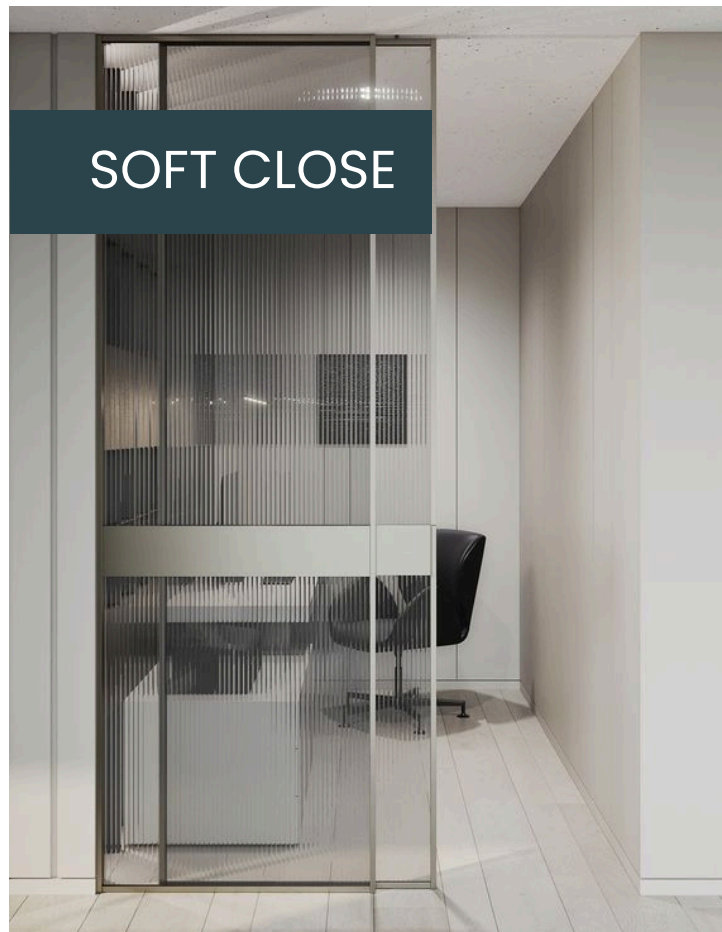

Step into a realm of artistic expression with our decorative glass solutions. From intricate patterns to customizable designs, our glass options add a touch of luxury to any space. Whether it's an office, hotel, residential space, or any other environment, our decorative glass transforms ordinary partitions into stunning focal points.

**SLIM
PROFILE**

Slimline partitions typically refer to partitions or dividers used in interior spaces, particularly offices, that are designed to be sleek, minimalist, and space-efficient. These partitions are often made of lightweight materials such as aluminum or glass, allowing for maximum transparency and light flow within a space. They can be customizable in terms of color, finish, and configuration to suit the aesthetic and functional requirements of the space.

BI-FOLDING

SOFT CLOSE

CORNER SLIDING

TELESCOPIC

SYNCHRO

LAMINATED GLASS

FABRIC GLASS PARTITION

Fabric glass partitions are essentially partitions made of glass panels with fabric inserts. These partitions combine the transparency and elegance of glass with the versatility and functionality of fabric. The glass panels provide a clear view and allow light to pass through, creating an open and airy atmosphere in interior spaces. Meanwhile, the fabric inserts add texture, color, and privacy to the partitions.

SWING
DOOR

DOOR ON HINGE

DOOR ON FLOOR SPRING

ARCH

A slimline arch window typically refers to a window with a narrow profile, often with a curved or arched shape. These windows are designed to provide a sleek and modern aesthetic while maximizing natural light and views.