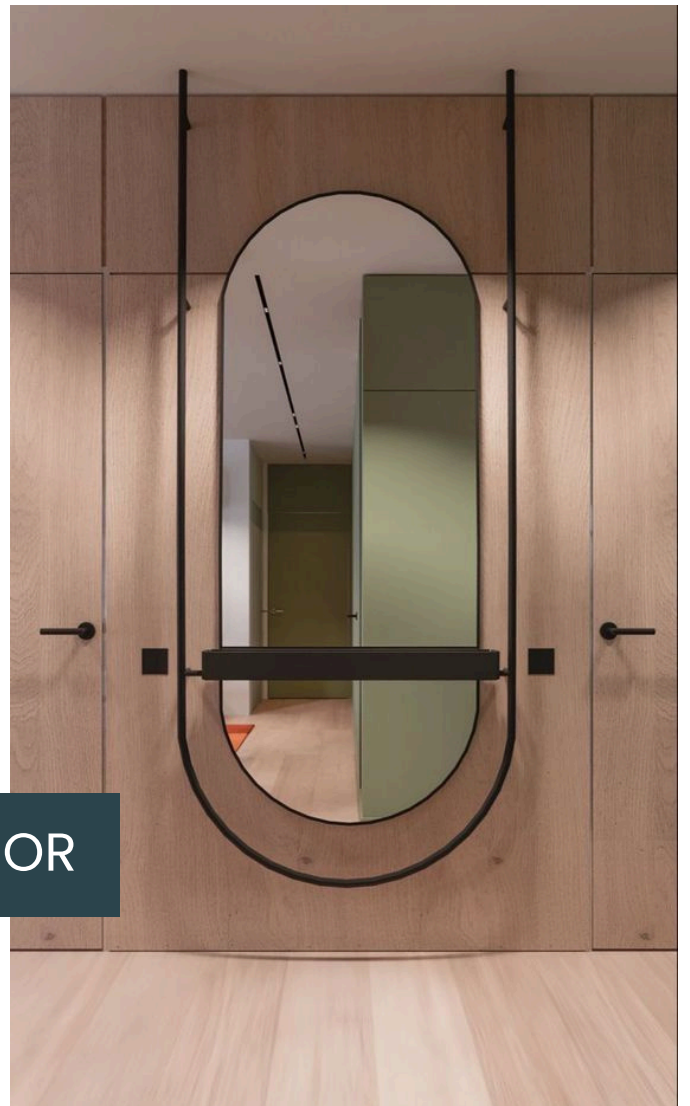

**SLIM
PROFILE**

Slimline partitions typically refer to partitions or dividers used in interior spaces, particularly offices, that are designed to be sleek, minimalist, and space-efficient. These partitions are often made of lightweight materials such as aluminum or glass, allowing for maximum transparency and light flow within a space. They can be customizable in terms of color, finish, and configuration to suit the aesthetic and functional requirements of the space.

BI-FOLDING

SOFT CLOSE

CORNER SLIDING

TELESCOPIC

SYNCHRO

LAMINATED GLASS

FABRIC GLASS PARTITION

Fabric glass partitions are essentially partitions made of glass panels with fabric inserts. These partitions combine the transparency and elegance of glass with the versatility and functionality of fabric. The glass panels provide a clear view and allow light to pass through, creating an open and airy atmosphere in interior spaces. Meanwhile, the fabric inserts add texture, color, and privacy to the partitions.

SWING
DOOR

DOOR ON HINGE

DOOR ON FLOOR SPRING

ARCH

A slimline arch window typically refers to a window with a narrow profile, often with a curved or arched shape. These windows are designed to provide a sleek and modern aesthetic while maximizing natural light and views.

ARCHED DOOR

ARCHED WINDOW

DECORATIVE ARCHED MIRROR

**FRAMELESS OFFICE
PARTITION**

WARDROBE

Slimline wardrobe shutters have a narrow profile, often designed to fit seamlessly into modern and minimalist interiors. They may feature sleek handles or integrated grip mechanisms to maintain a clean and streamlined appearance. They can be customized to match the overall design scheme of the room and may include options such as mirrored surfaces, frosted glass panels, fabric glass panels to complement the surrounding decor.