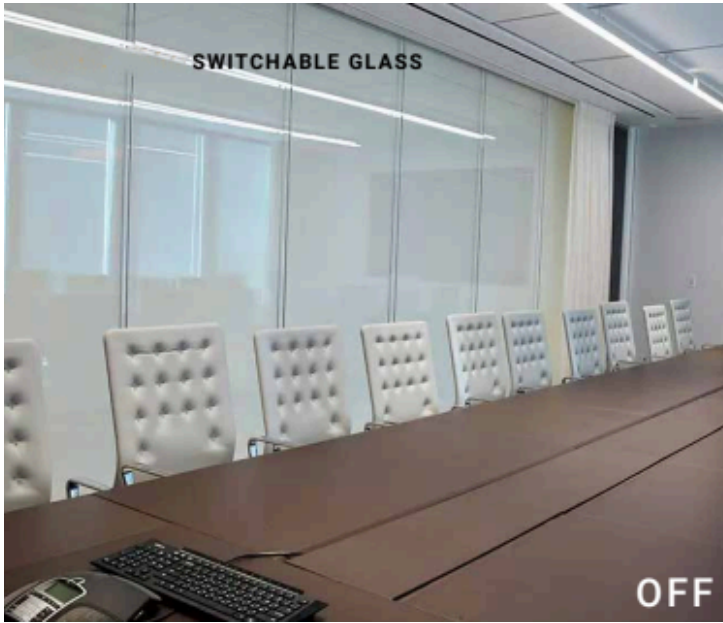

SMART GLASS