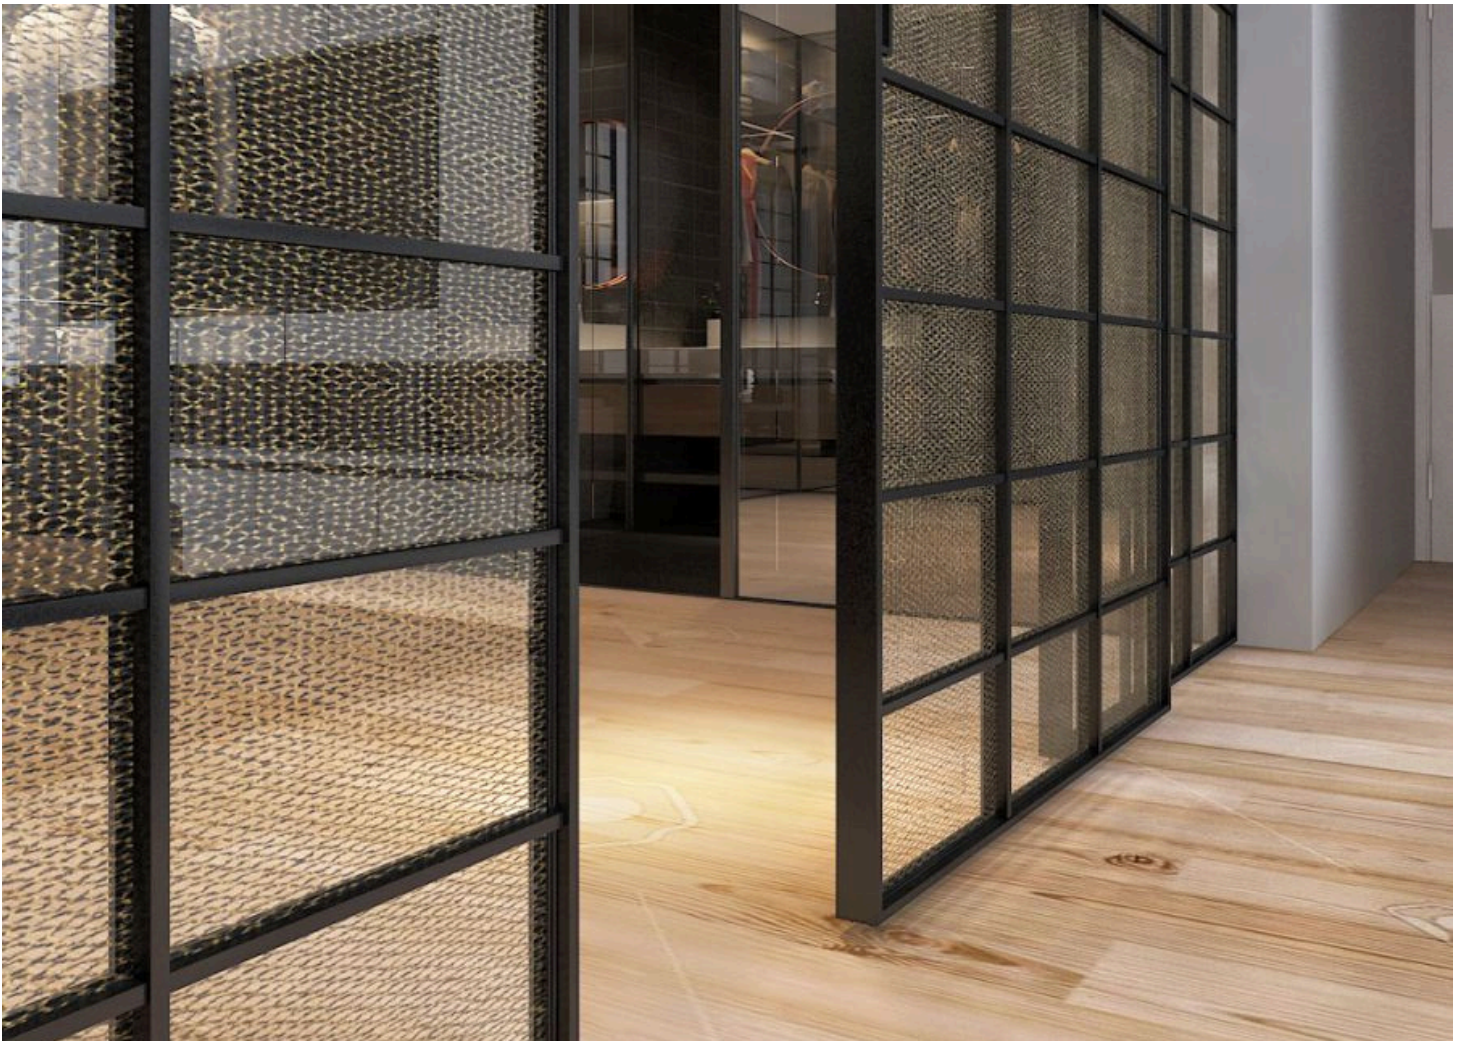

Our slimline partitions are crafted with meticulous attention to detail, offering seamless integration into any architectural setting. Embrace the beauty of minimalism without compromising on strength or durability. Our partitions redefine spatial boundaries, creating an atmosphere of openness and sophistication.

**SLIM
PROFILE**

Slimline partitions typically refer to partitions or dividers used in interior spaces, particularly offices, that are designed to be sleek, minimalist, and space-efficient. These partitions are often made of lightweight materials such as aluminum or glass, allowing for maximum transparency and light flow within a space. They can be customizable in terms of color, finish, and configuration to suit the aesthetic and functional requirements of the space.

BI-FOLDING

SOFT CLOSE

CORNER SLIDING

TELESCOPIC

SYNCHRO

LAMINATED GLASS

FABRIC GLASS PARTITION

Fabric glass partitions are essentially partitions made of glass panels with fabric inserts. These partitions combine the transparency and elegance of glass with the versatility and functionality of fabric. The glass panels provide a clear view and allow light to pass through, creating an open and airy atmosphere in interior spaces. Meanwhile, the fabric inserts add texture, color, and privacy to the partitions.

SWING
DOOR

DOOR ON HINGE

DOOR ON FLOOR SPRING

ARCH

A slimline arch window typically refers to a window with a narrow profile, often with a curved or arched shape. These windows are designed to provide a sleek and modern aesthetic while maximizing natural light and views.