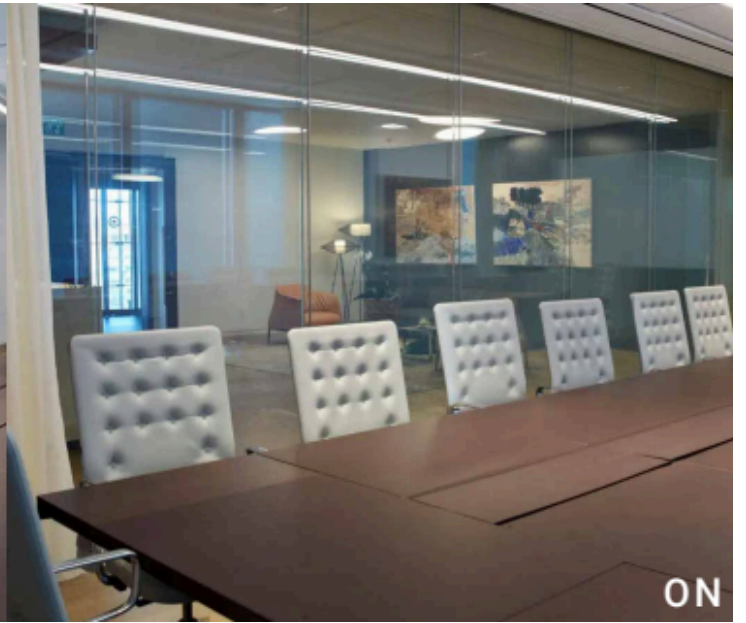

SMART GLASS