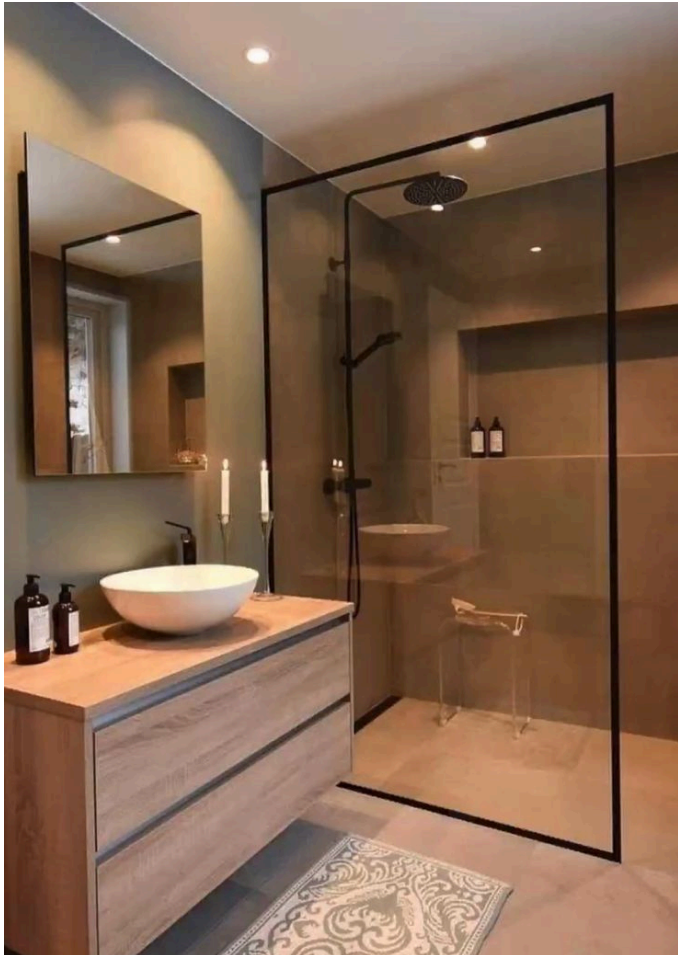

Our slimline partitions are crafted with meticulous attention to detail, offering seamless integration into any architectural setting. Embrace the beauty of minimalism without compromising on strength or durability. Our partitions redefine spatial boundaries, creating an atmosphere of openness and sophistication.

**SLIM
PROFILE**

Slimline partitions typically refer to partitions or dividers used in interior spaces, particularly offices, that are designed to be sleek, minimalist, and space-efficient. These partitions are often made of lightweight materials such as aluminum or glass, allowing for maximum transparency and light flow within a space. They can be customizable in terms of color, finish, and configuration to suit the aesthetic and functional requirements of the space.

SWING
DOOR

DOOR ON HINGE

DOOR ON FLOOR SPRING

ARCH

A slimline arch window typically refers to a window with a narrow profile, often with a curved or arched shape. These windows are designed to provide a sleek and modern aesthetic while maximizing natural light and views.

ARCHED DOOR

ARCHED WINDOW

DECORATIVE ARCHED MIRROR

**FRAMELESS OFFICE
PARTITION**

WARDROBE

Slimline wardrobe shutters have a narrow profile, often designed to fit seamlessly into modern and minimalist interiors. They may feature sleek handles or integrated grip mechanisms to maintain a clean and streamlined appearance. They can be customized to match the overall design scheme of the room and may include options such as mirrored surfaces, frosted glass panels, fabric glass panels to complement the surrounding decor.