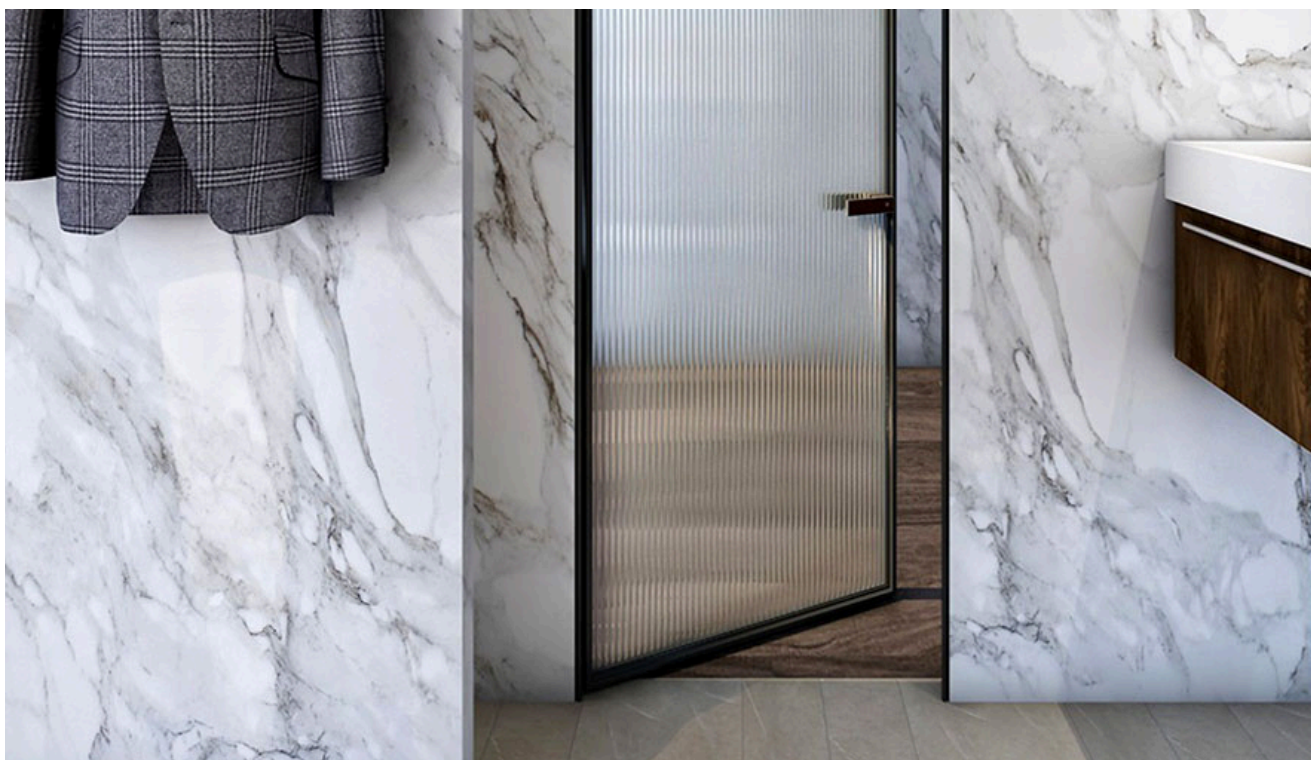

**SLIM
PROFILE**

Slimline partitions typically refer to partitions or dividers used in interior spaces, particularly offices, that are designed to be sleek, minimalist, and space-efficient. These partitions are often made of lightweight materials such as aluminum or glass, allowing for maximum transparency and light flow within a space. They can be customizable in terms of color, finish, and configuration to suit the aesthetic and functional requirements of the space.

BI-FOLDING

SOFT CLOSE

CORNER SLIDING

TELESCOPIC

SYNCHRO

LAMINATED GLASS

FABRIC GLASS PARTITION

Fabric glass partitions are essentially partitions made of glass panels with fabric inserts. These partitions combine the transparency and elegance of glass with the versatility and functionality of fabric. The glass panels provide a clear view and allow light to pass through, creating an open and airy atmosphere in interior spaces. Meanwhile, the fabric inserts add texture, color, and privacy to the partitions.

SWING
DOOR

DOOR ON HINGE

DOOR ON FLOOR SPRING

ARCH

A slimline arch window typically refers to a window with a narrow profile, often with a curved or arched shape. These windows are designed to provide a sleek and modern aesthetic while maximizing natural light and views.

ARCHED DOOR

ARCHED WINDOW

DECORATIVE ARCHED MIRROR

**FRAMELESS OFFICE
PARTITION**

WARDROBE

Slimline wardrobe shutters have a narrow profile, often designed to fit seamlessly into modern and minimalist interiors. They may feature sleek handles or integrated grip mechanisms to maintain a clean and streamlined appearance. They can be customized to match the overall design scheme of the room and may include options such as mirrored surfaces, frosted glass panels, fabric glass panels to complement the surrounding decor.