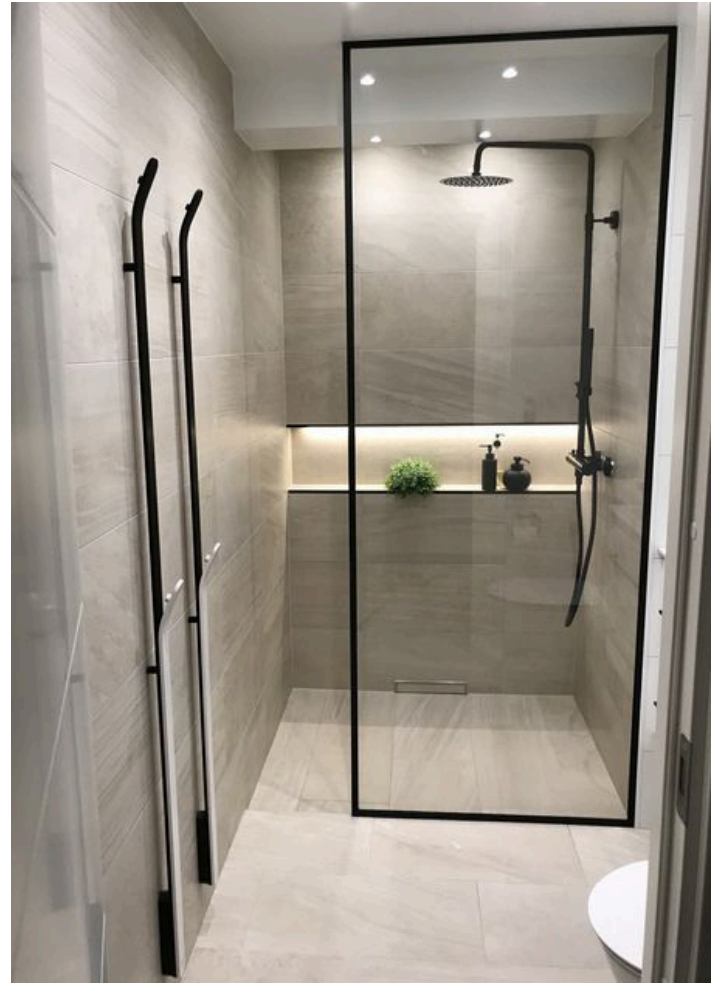

Our slimline partitions are crafted with meticulous attention to detail, offering seamless integration into any architectural setting. Embrace the beauty of minimalism without compromising on strength or durability. Our partitions redefine spatial boundaries, creating an atmosphere of openness and sophistication.

**SLIM
PROFILE**

Slimline partitions typically refer to partitions or dividers used in interior spaces, particularly offices, that are designed to be sleek, minimalist, and space-efficient. These partitions are often made of lightweight materials such as aluminum or glass, allowing for maximum transparency and light flow within a space. They can be customizable in terms of color, finish, and configuration to suit the aesthetic and functional requirements of the space.

SWING
DOOR

DOOR ON HINGE

DOOR ON FLOOR SPRING

ARCH

A slimline arch window typically refers to a window with a narrow profile, often with a curved or arched shape. These windows are designed to provide a sleek and modern aesthetic while maximizing natural light and views.

ARCHED DOOR

ARCHED WINDOW

DECORATIVE ARCHED MIRROR

**FRAMELESS OFFICE
PARTITION**

WARDROBE

Slimline wardrobe shutters have a narrow profile, often designed to fit seamlessly into modern and minimalist interiors. They may feature sleek handles or integrated grip mechanisms to maintain a clean and streamlined appearance. They can be customized to match the overall design scheme of the room and may include options such as mirrored surfaces, frosted glass panels, fabric glass panels to complement the surrounding decor.