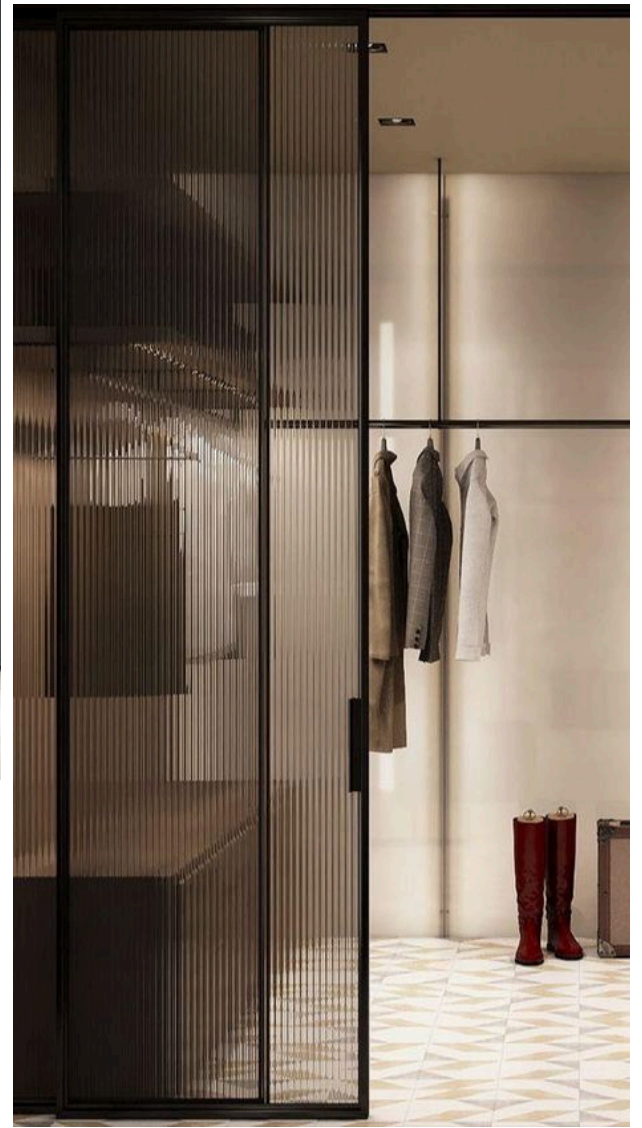

**SLIM
PROFILE**

Slimline partitions typically refer to partitions or dividers used in interior spaces, particularly offices, that are designed to be sleek, minimalist, and space-efficient. These partitions are often made of lightweight materials such as aluminum or glass, allowing for maximum transparency and light flow within a space. They can be customizable in terms of color, finish, and configuration to suit the aesthetic and functional requirements of the space.

BI-FOLDING

SOFT CLOSE

CORNER SLIDING

TELESCOPIC

SYNCHRO

LAMINATED GLASS

FABRIC GLASS PARTITION

Fabric glass partitions are essentially partitions made of glass panels with fabric inserts. These partitions combine the transparency and elegance of glass with the versatility and functionality of fabric. The glass panels provide a clear view and allow light to pass through, creating an open and airy atmosphere in interior spaces. Meanwhile, the fabric inserts add texture, color, and privacy to the partitions.

SWING
DOOR

DOOR ON HINGE

DOOR ON FLOOR SPRING

ARCH

A slimline arch window typically refers to a window with a narrow profile, often with a curved or arched shape. These windows are designed to provide a sleek and modern aesthetic while maximizing natural light and views.

ARCHED DOOR

ARCHED WINDOW

DECORATIVE ARCHED MIRROR

**FRAMELESS OFFICE
PARTITION**

WARDROBE

Slimline wardrobe shutters have a narrow profile, often designed to fit seamlessly into modern and minimalist interiors. They may feature sleek handles or integrated grip mechanisms to maintain a clean and streamlined appearance. They can be customized to match the overall design scheme of the room and may include options such as mirrored surfaces, frosted glass panels, fabric glass panels to complement the surrounding decor.