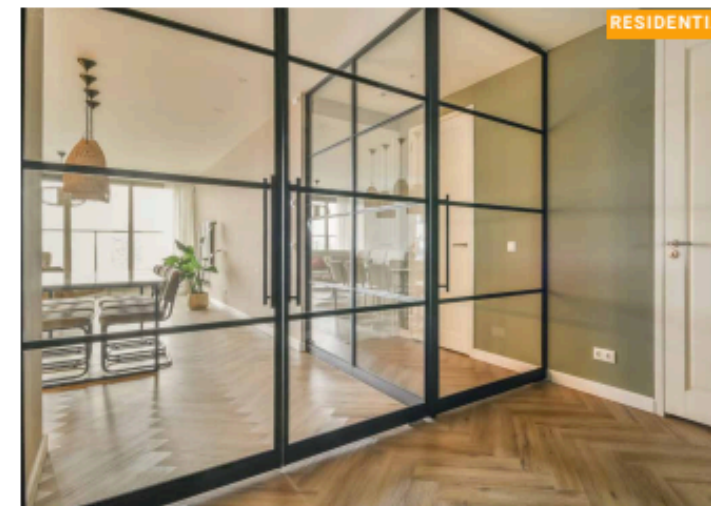

CORPORATE

HOSPITALITY

SKYLIGHT

RESIDENTI