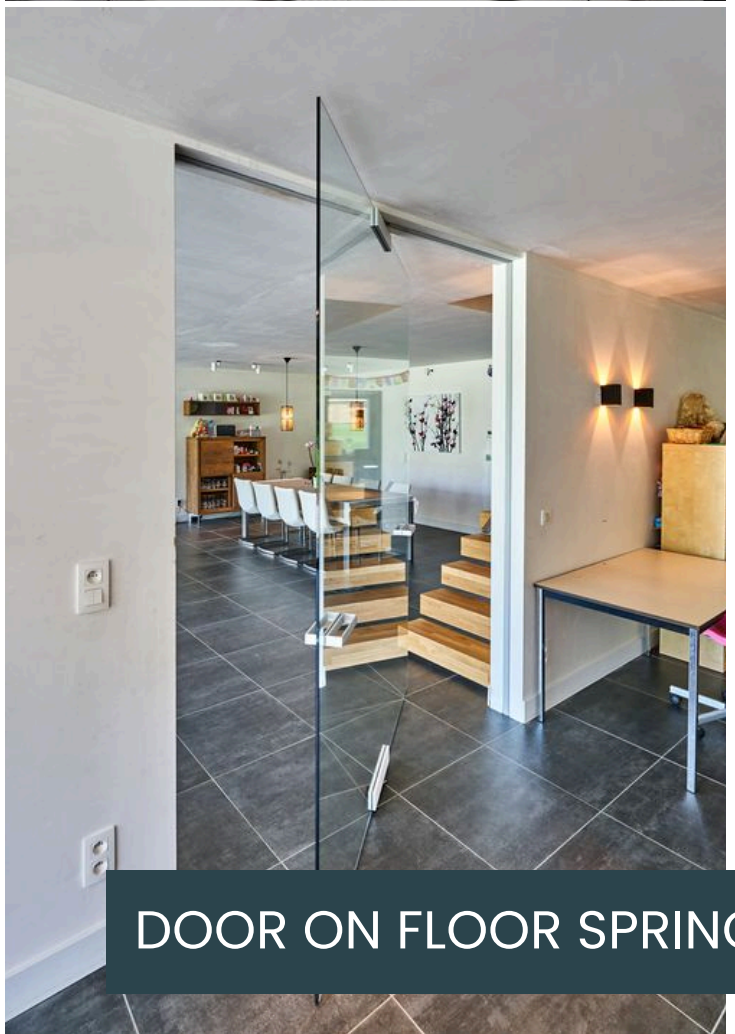

Our slimline partitions are crafted with meticulous attention to detail, offering seamless integration into any architectural setting. Embrace the beauty of minimalism without compromising on strength or durability. Our partitions redefine spatial boundaries, creating an atmosphere of openness and sophistication.

**SLIM
PROFILE**

Slimline partitions typically refer to partitions or dividers used in interior spaces, particularly offices, that are designed to be sleek, minimalist, and space-efficient. These partitions are often made of lightweight materials such as aluminum or glass, allowing for maximum transparency and light flow within a space. They can be customizable in terms of color, finish, and configuration to suit the aesthetic and functional requirements of the space.

BI-FOLDING

SOFT CLOSE

CORNER SLIDING

TELESCOPIC

SYNCHRO

LAMINATED GLASS

FABRIC GLASS PARTITION

Fabric glass partitions are essentially partitions made of glass panels with fabric inserts. These partitions combine the transparency and elegance of glass with the versatility and functionality of fabric. The glass panels provide a clear view and allow light to pass through, creating an open and airy atmosphere in interior spaces. Meanwhile, the fabric inserts add texture, color, and privacy to the partitions.

SWING
DOOR

DOOR ON HINGE

DOOR ON FLOOR SPRING

ARCH

A slimline arch window typically refers to a window with a narrow profile, often with a curved or arched shape. These windows are designed to provide a sleek and modern aesthetic while maximizing natural light and views.