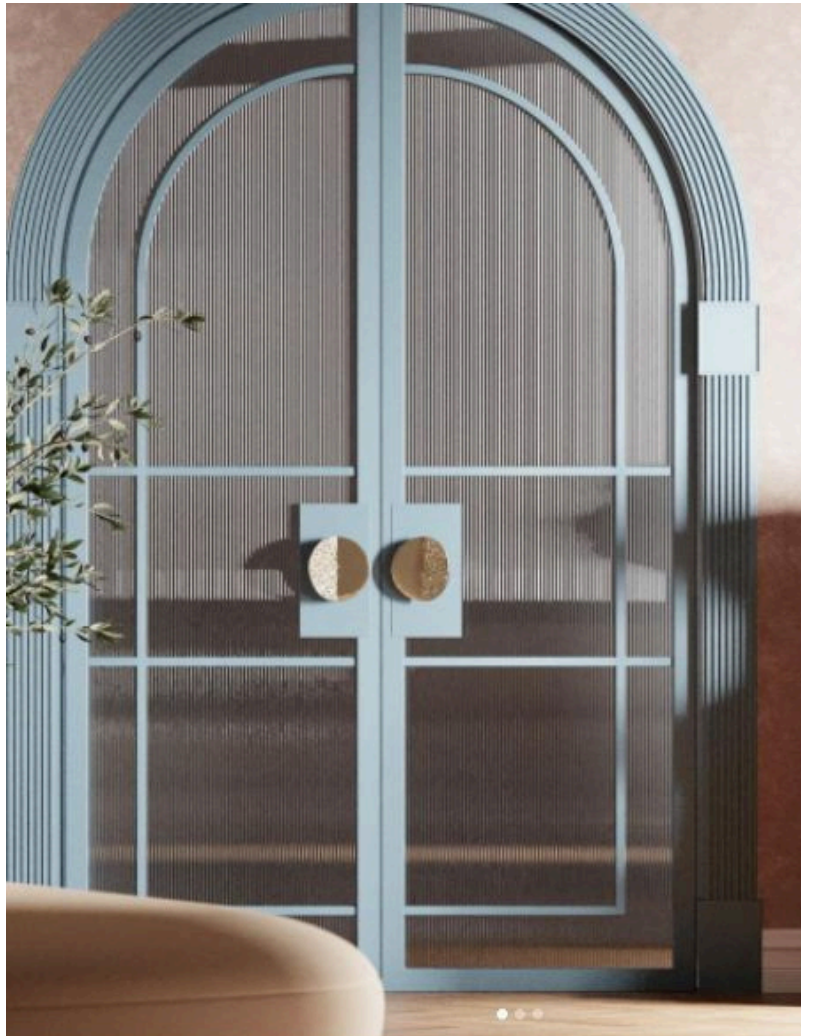

**SLIM
PROFILE**

Slimline partitions typically refer to partitions or dividers used in interior spaces, particularly offices, that are designed to be sleek, minimalist, and space-efficient. These partitions are often made of lightweight materials such as aluminum or glass, allowing for maximum transparency and light flow within a space. They can be customizable in terms of color, finish, and configuration to suit the aesthetic and functional requirements of the space.

BI-FOLDING

SOFT CLOSE

CORNER SLIDING

TELESCOPIC

SYNCHRO

LAMINATED GLASS

FABRIC GLASS PARTITION

Fabric glass partitions are essentially partitions made of glass panels with fabric inserts. These partitions combine the transparency and elegance of glass with the versatility and functionality of fabric. The glass panels provide a clear view and allow light to pass through, creating an open and airy atmosphere in interior spaces. Meanwhile, the fabric inserts add texture, color, and privacy to the partitions.

SWING
DOOR

DOOR ON HINGE

DOOR ON FLOOR SPRING

ARCH

A slimline arch window typically refers to a window with a narrow profile, often with a curved or arched shape. These windows are designed to provide a sleek and modern aesthetic while maximizing natural light and views.

ARCHED DOOR

ARCHED WINDOW

DECORATIVE ARCHED MIRROR

**FRAMELESS OFFICE
PARTITION**

WARDROBE

Slimline wardrobe shutters have a narrow profile, often designed to fit seamlessly into modern and minimalist interiors. They may feature sleek handles or integrated grip mechanisms to maintain a clean and streamlined appearance. They can be customized to match the overall design scheme of the room and may include options such as mirrored surfaces, frosted glass panels, fabric glass panels to complement the surrounding decor.