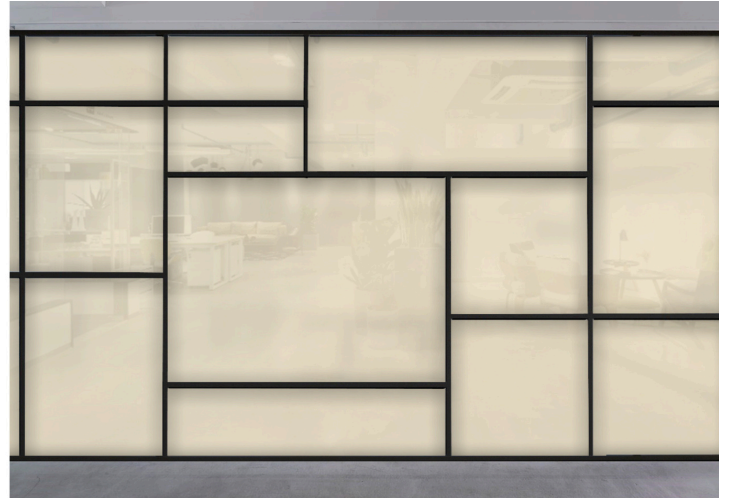

SMART GLASS