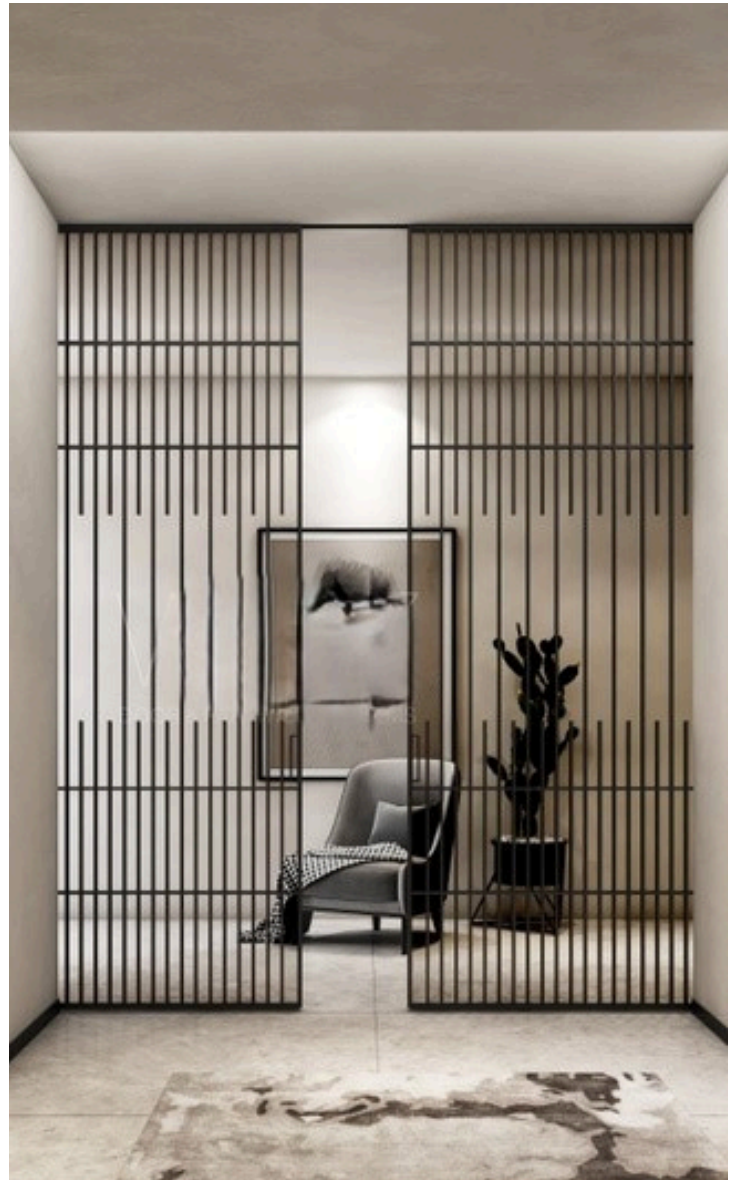

Our slimline partitions are crafted with meticulous attention to detail, offering seamless integration into any architectural setting. Embrace the beauty of minimalism without compromising on strength or durability. Our partitions redefine spatial boundaries, creating an atmosphere of openness and sophistication.

**SLIM
PROFILE**

Slimline partitions typically refer to partitions or dividers used in interior spaces, particularly offices, that are designed to be sleek, minimalist, and space-efficient. These partitions are often made of lightweight materials such as aluminum or glass, allowing for maximum transparency and light flow within a space. They can be customizable in terms of color, finish, and configuration to suit the aesthetic and functional requirements of the space.

BI-FOLDING

SOFT CLOSE

CORNER SLIDING

TELESCOPIC

SYNCHRO

LAMINATED GLASS

FABRIC GLASS PARTITION

Fabric glass partitions are essentially partitions made of glass panels with fabric inserts. These partitions combine the transparency and elegance of glass with the versatility and functionality of fabric. The glass panels provide a clear view and allow light to pass through, creating an open and airy atmosphere in interior spaces. Meanwhile, the fabric inserts add texture, color, and privacy to the partitions.

SWING
DOOR

DOOR ON HINGE

DOOR ON FLOOR SPRING

ARCH

A slimline arch window typically refers to a window with a narrow profile, often with a curved or arched shape. These windows are designed to provide a sleek and modern aesthetic while maximizing natural light and views.