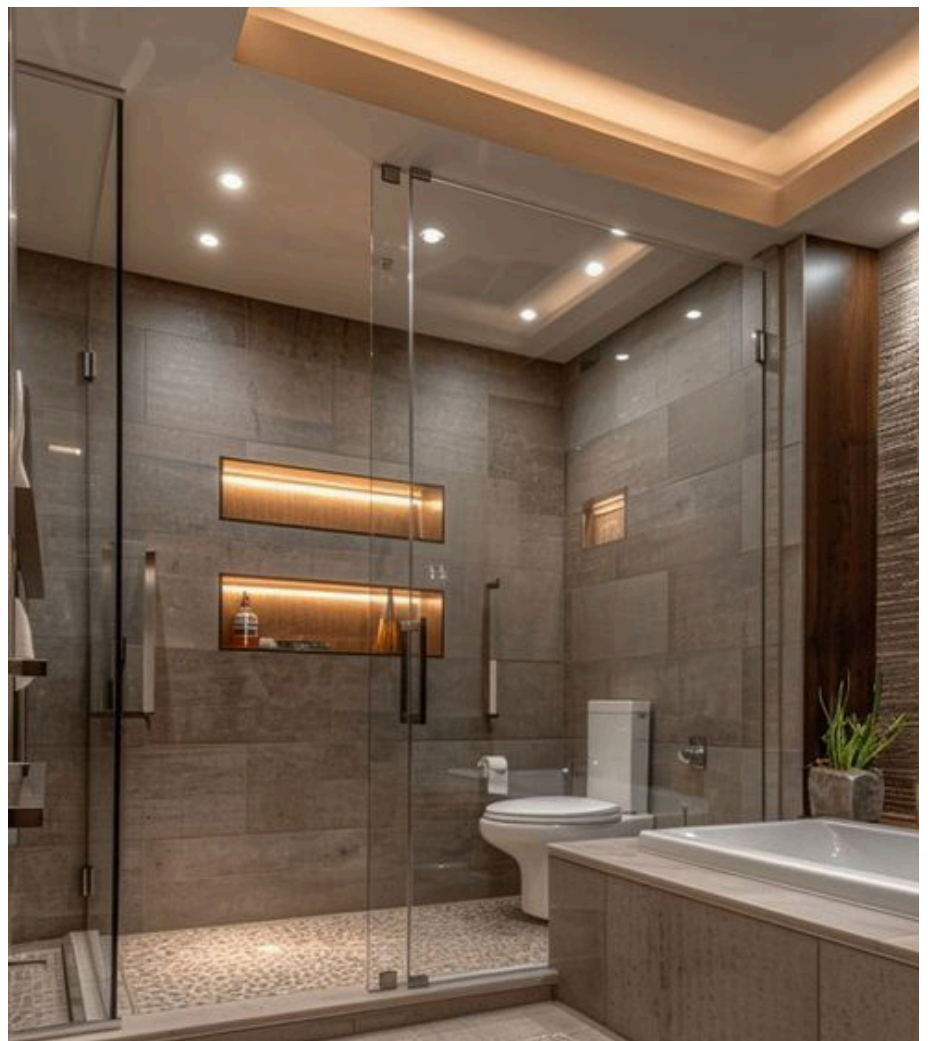

Our slimline partitions are crafted with meticulous attention to detail, offering seamless integration into any architectural setting. Embrace the beauty of minimalism without compromising on strength or durability. Our partitions redefine spatial boundaries, creating an atmosphere of openness and sophistication.

**SLIM
PROFILE**

Slimline partitions typically refer to partitions or dividers used in interior spaces, particularly offices, that are designed to be sleek, minimalist, and space-efficient. These partitions are often made of lightweight materials such as aluminum or glass, allowing for maximum transparency and light flow within a space. They can be customizable in terms of color, finish, and configuration to suit the aesthetic and functional requirements of the space.

SWING
DOOR

DOOR ON HINGE

DOOR ON FLOOR SPRING

ARCH

A slimline arch window typically refers to a window with a narrow profile, often with a curved or arched shape. These windows are designed to provide a sleek and modern aesthetic while maximizing natural light and views.

ARCHED DOOR

ARCHED WINDOW

DECORATIVE ARCHED MIRROR

**FRAMELESS OFFICE
PARTITION**

WARDROBE

Slimline wardrobe shutters have a narrow profile, often designed to fit seamlessly into modern and minimalist interiors. They may feature sleek handles or integrated grip mechanisms to maintain a clean and streamlined appearance. They can be customized to match the overall design scheme of the room and may include options such as mirrored surfaces, frosted glass panels, fabric glass panels to complement the surrounding decor.