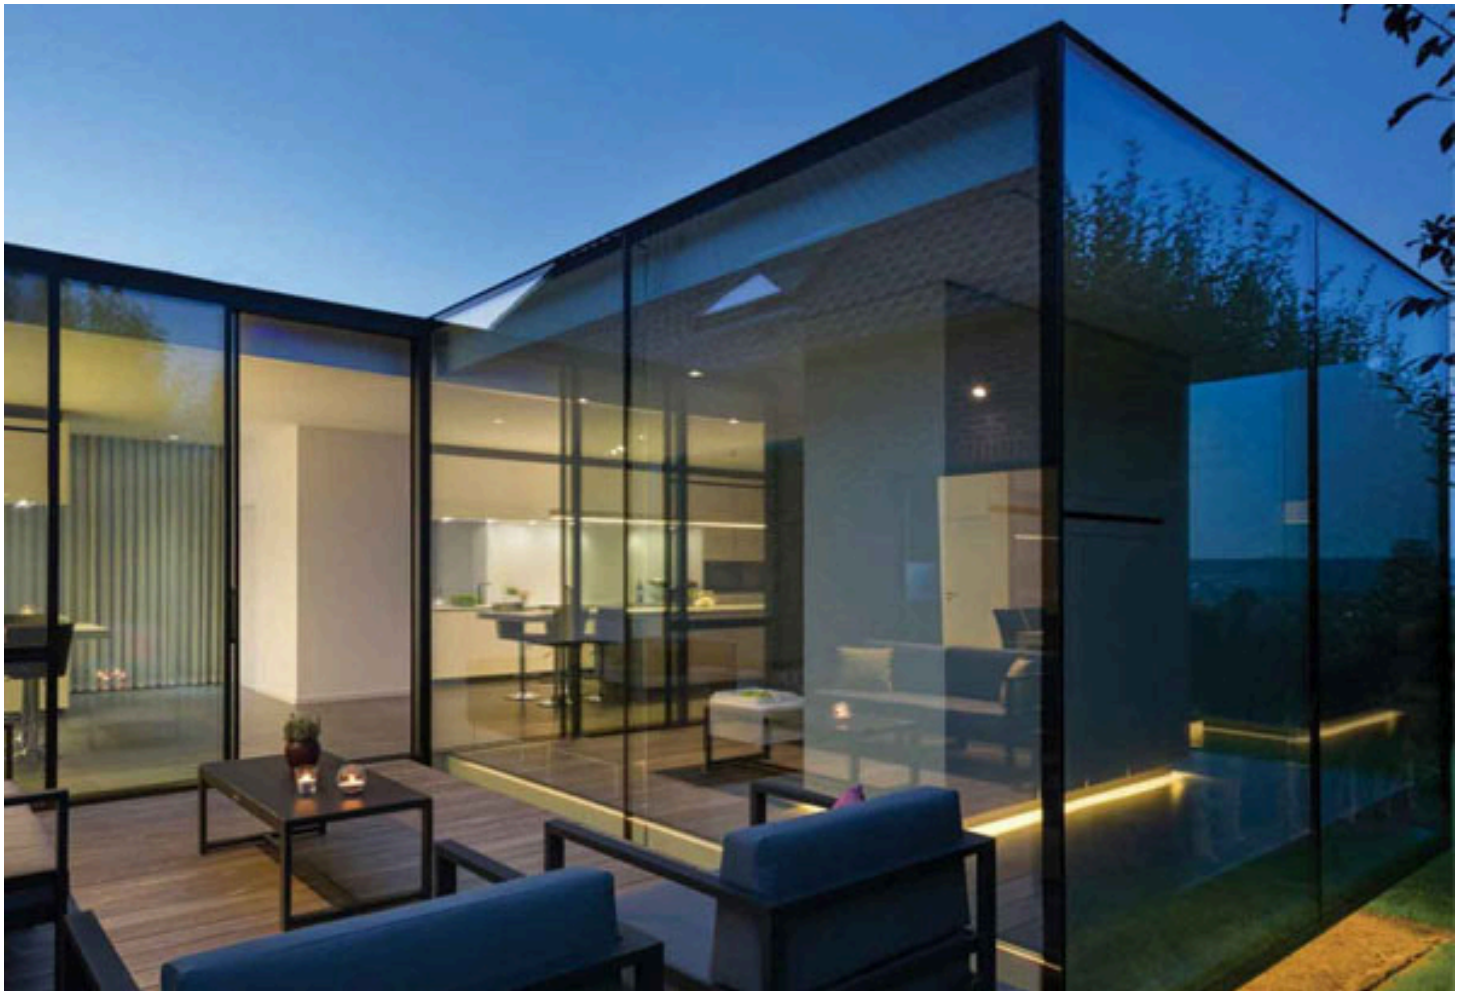

Our slimline partitions are crafted with meticulous attention to detail, offering seamless integration into any architectural setting. Embrace the beauty of minimalism without compromising on strength or durability. Our partitions redefine spatial boundaries, creating an atmosphere of openness and sophistication.

**SLIM
PROFILE**

Slimline partitions typically refer to partitions or dividers used in interior spaces, particularly offices, that are designed to be sleek, minimalist, and space-efficient. These partitions are often made of lightweight materials such as aluminum or glass, allowing for maximum transparency and light flow within a space. They can be customizable in terms of color, finish, and configuration to suit the aesthetic and functional requirements of the space.

BI-FOLDING

SOFT CLOSE

CORNER SLIDING

TELESCOPIC

SYNCHRO

LAMINATED GLASS

FABRIC GLASS PARTITION

Fabric glass partitions are essentially partitions made of glass panels with fabric inserts. These partitions combine the transparency and elegance of glass with the versatility and functionality of fabric. The glass panels provide a clear view and allow light to pass through, creating an open and airy atmosphere in interior spaces. Meanwhile, the fabric inserts add texture, color, and privacy to the partitions.

SWING
DOOR

DOOR ON HINGE

DOOR ON FLOOR SPRING

ARCH

A slimline arch window typically refers to a window with a narrow profile, often with a curved or arched shape. These windows are designed to provide a sleek and modern aesthetic while maximizing natural light and views.