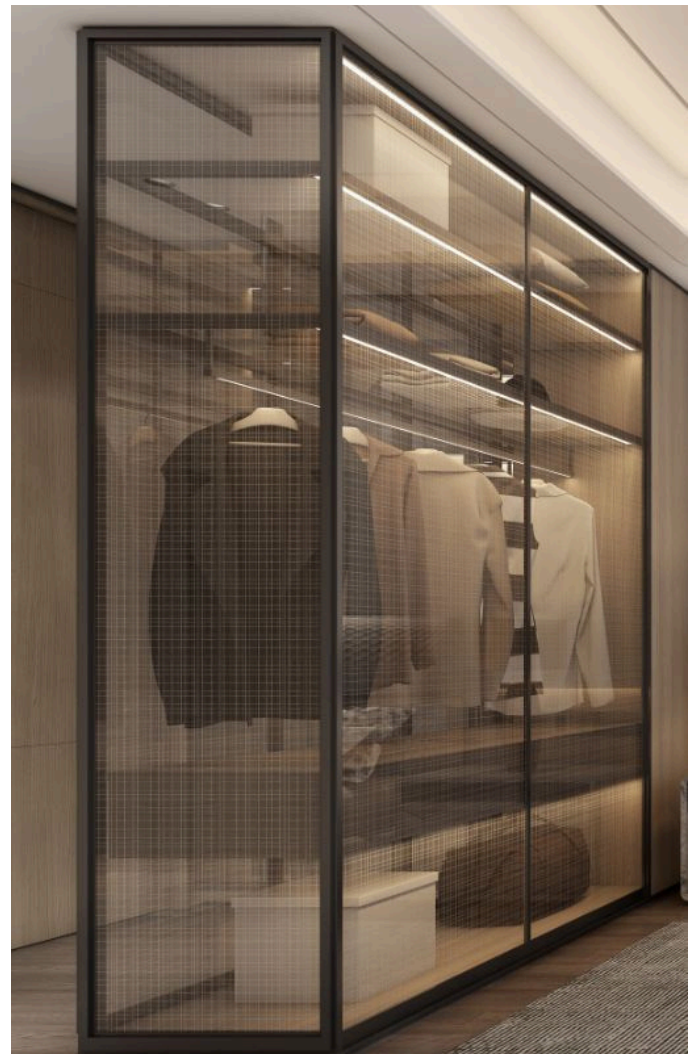

**SLIM
PROFILE**

Slimline partitions typically refer to partitions or dividers used in interior spaces, particularly offices, that are designed to be sleek, minimalist, and space-efficient. These partitions are often made of lightweight materials such as aluminum or glass, allowing for maximum transparency and light flow within a space. They can be customizable in terms of color, finish, and configuration to suit the aesthetic and functional requirements of the space.

BI-FOLDING

SOFT CLOSE

CORNER SLIDING

TELESCOPIC

SYNCHRO

LAMINATED GLASS

FABRIC GLASS PARTITION

Fabric glass partitions are essentially partitions made of glass panels with fabric inserts. These partitions combine the transparency and elegance of glass with the versatility and functionality of fabric. The glass panels provide a clear view and allow light to pass through, creating an open and airy atmosphere in interior spaces. Meanwhile, the fabric inserts add texture, color, and privacy to the partitions.

SWING
DOOR

DOOR ON HINGE

DOOR ON FLOOR SPRING

ARCH

A slimline arch window typically refers to a window with a narrow profile, often with a curved or arched shape. These windows are designed to provide a sleek and modern aesthetic while maximizing natural light and views.

ARCHED DOOR

ARCHED WINDOW

DECORATIVE ARCHED MIRROR

**FRAMELESS OFFICE
PARTITION**

WARDROBE

Slimline wardrobe shutters have a narrow profile, often designed to fit seamlessly into modern and minimalist interiors. They may feature sleek handles or integrated grip mechanisms to maintain a clean and streamlined appearance. They can be customized to match the overall design scheme of the room and may include options such as mirrored surfaces, frosted glass panels, fabric glass panels to complement the surrounding decor.