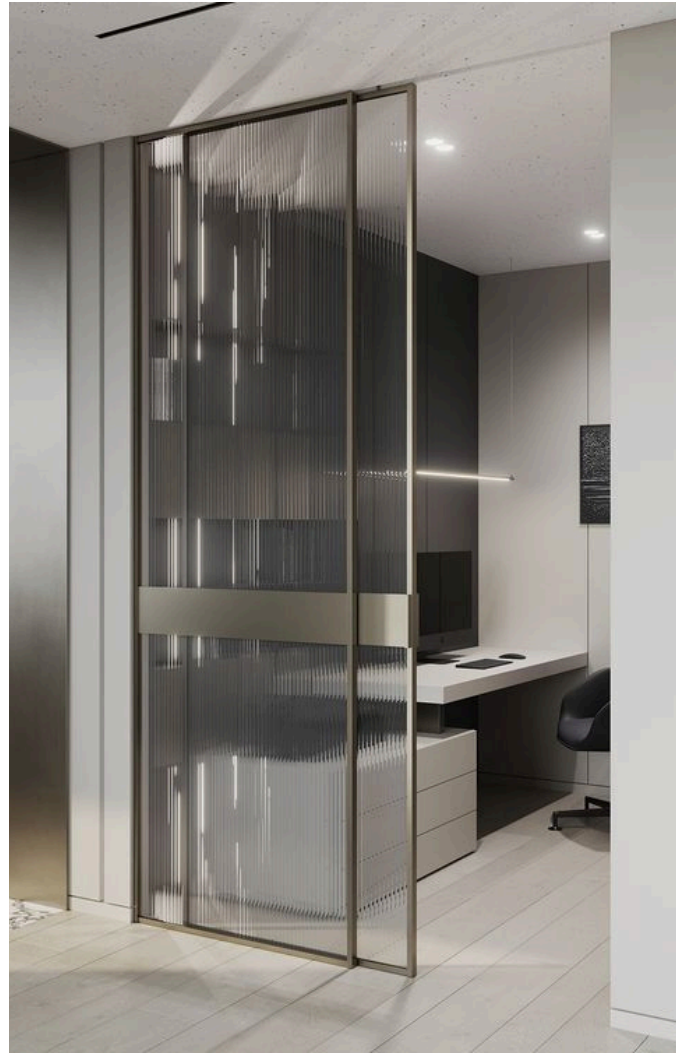

**SLIM
PROFILE**

Slimline partitions typically refer to partitions or dividers used in interior spaces, particularly offices, that are designed to be sleek, minimalist, and space-efficient. These partitions are often made of lightweight materials such as aluminum or glass, allowing for maximum transparency and light flow within a space. They can be customizable in terms of color, finish, and configuration to suit the aesthetic and functional requirements of the space.

BI-FOLDING

SOFT CLOSE

CORNER SLIDING

TELESCOPIC

SYNCHRO

LAMINATED GLASS

FABRIC GLASS PARTITION

Fabric glass partitions are essentially partitions made of glass panels with fabric inserts. These partitions combine the transparency and elegance of glass with the versatility and functionality of fabric. The glass panels provide a clear view and allow light to pass through, creating an open and airy atmosphere in interior spaces. Meanwhile, the fabric inserts add texture, color, and privacy to the partitions.

SWING
DOOR

DOOR ON HINGE

DOOR ON FLOOR SPRING

ARCH

A slimline arch window typically refers to a window with a narrow profile, often with a curved or arched shape. These windows are designed to provide a sleek and modern aesthetic while maximizing natural light and views.

ARCHED DOOR

ARCHED WINDOW

DECORATIVE ARCHED MIRROR

**FRAMELESS OFFICE
PARTITION**

WARDROBE

Slimline wardrobe shutters have a narrow profile, often designed to fit seamlessly into modern and minimalist interiors. They may feature sleek handles or integrated grip mechanisms to maintain a clean and streamlined appearance. They can be customized to match the overall design scheme of the room and may include options such as mirrored surfaces, frosted glass panels, fabric glass panels to complement the surrounding decor.