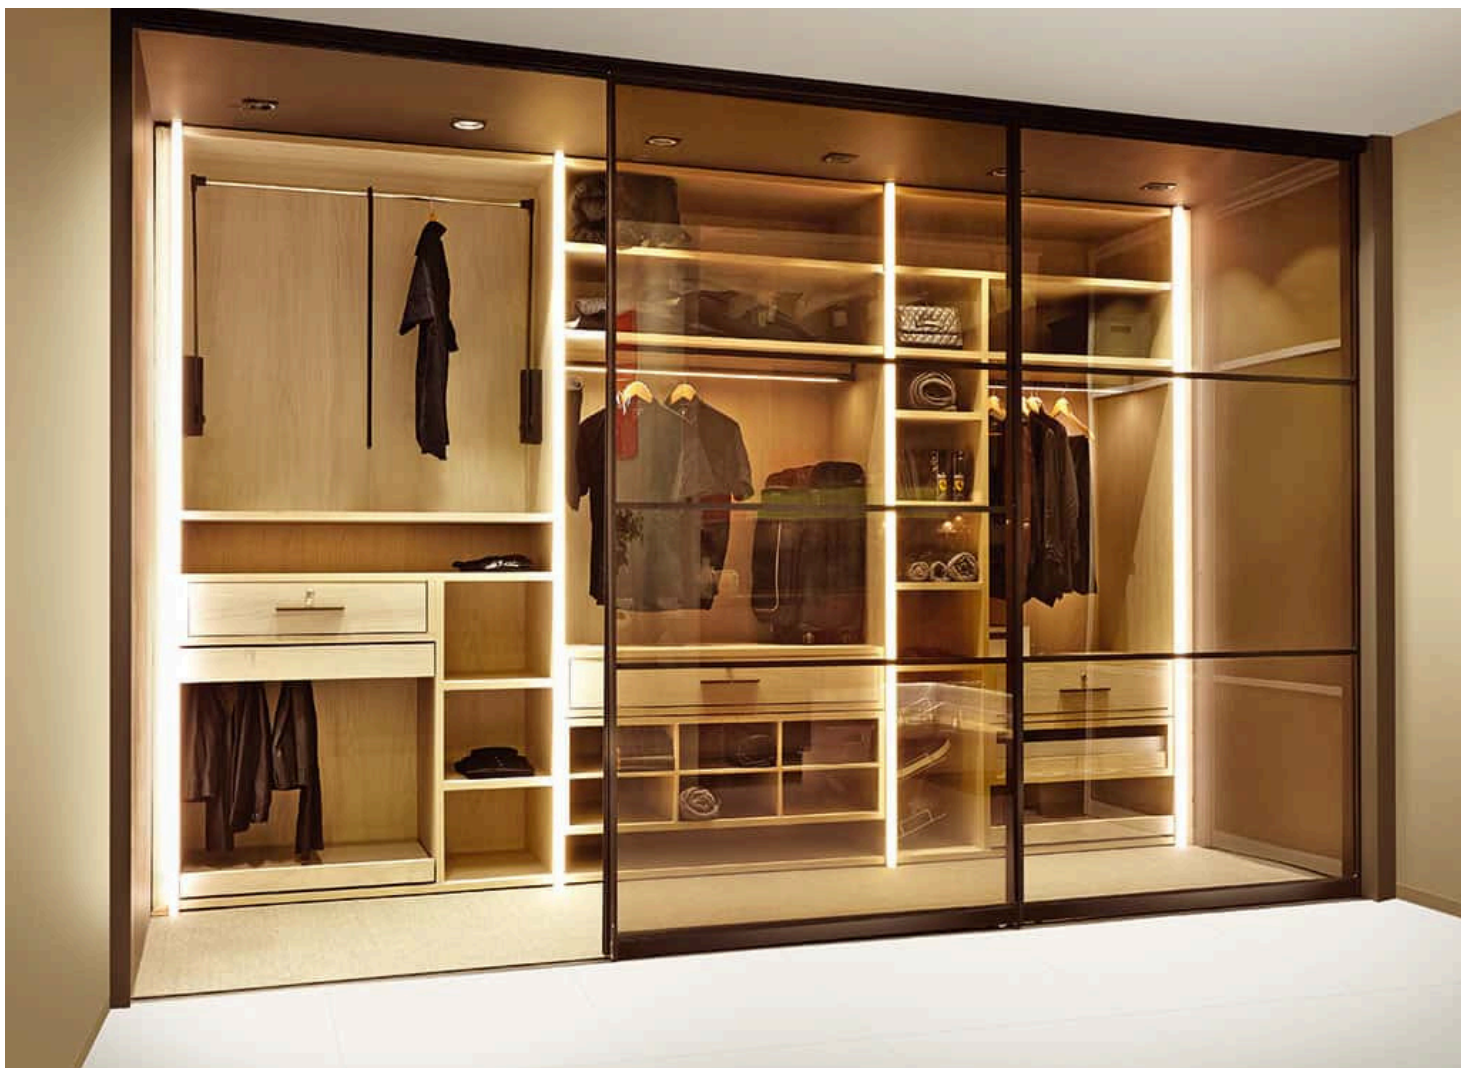

**SLIM
PROFILE**

Slimline partitions typically refer to partitions or dividers used in interior spaces, particularly offices, that are designed to be sleek, minimalist, and space-efficient. These partitions are often made of lightweight materials such as aluminum or glass, allowing for maximum transparency and light flow within a space. They can be customizable in terms of color, finish, and configuration to suit the aesthetic and functional requirements of the space.

BI-FOLDING

SOFT CLOSE

CORNER SLIDING

TELESCOPIC

SYNCHRO

LAMINATED GLASS

FABRIC GLASS PARTITION

Fabric glass partitions are essentially partitions made of glass panels with fabric inserts. These partitions combine the transparency and elegance of glass with the versatility and functionality of fabric. The glass panels provide a clear view and allow light to pass through, creating an open and airy atmosphere in interior spaces. Meanwhile, the fabric inserts add texture, color, and privacy to the partitions.

SWING
DOOR

DOOR ON HINGE

DOOR ON FLOOR SPRING

ARCH

A slimline arch window typically refers to a window with a narrow profile, often with a curved or arched shape. These windows are designed to provide a sleek and modern aesthetic while maximizing natural light and views.

ARCHED DOOR

ARCHED WINDOW

DECORATIVE ARCHED MIRROR

**FRAMELESS OFFICE
PARTITION**

WARDROBE

Slimline wardrobe shutters have a narrow profile, often designed to fit seamlessly into modern and minimalist interiors. They may feature sleek handles or integrated grip mechanisms to maintain a clean and streamlined appearance. They can be customized to match the overall design scheme of the room and may include options such as mirrored surfaces, frosted glass panels, fabric glass panels to complement the surrounding decor.