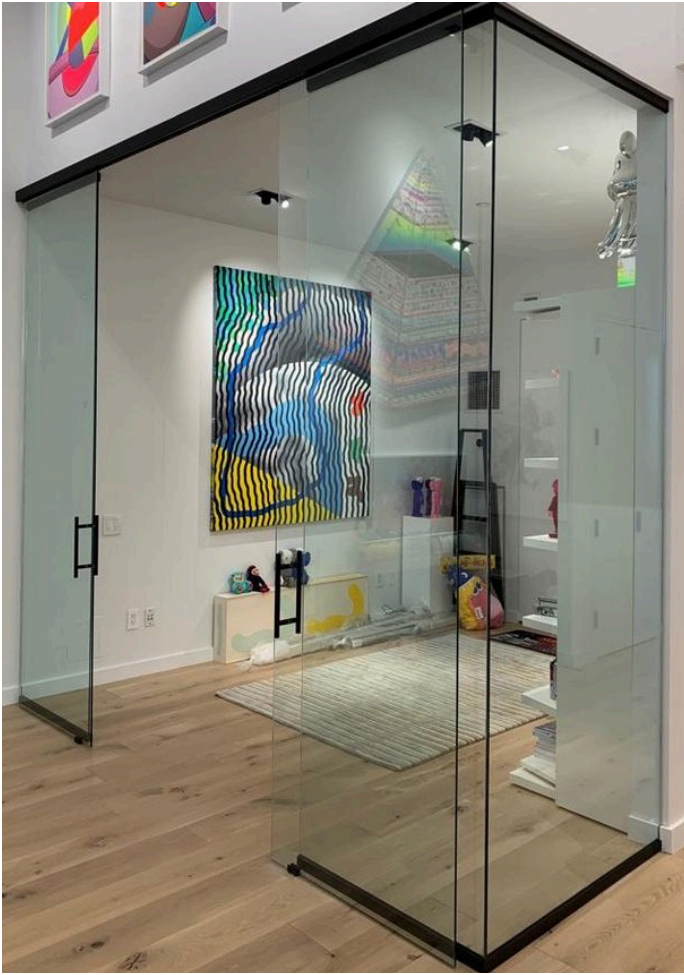

Our slimline partitions are crafted with meticulous attention to detail, offering seamless integration into any architectural setting. Embrace the beauty of minimalism without compromising on strength or durability. Our partitions redefine spatial boundaries, creating an atmosphere of openness and sophistication.

**SLIM
PROFILE**

Slimline partitions typically refer to partitions or dividers used in interior spaces, particularly offices, that are designed to be sleek, minimalist, and space-efficient. These partitions are often made of lightweight materials such as aluminum or glass, allowing for maximum transparency and light flow within a space. They can be customizable in terms of color, finish, and configuration to suit the aesthetic and functional requirements of the space.

BI-FOLDING

SOFT CLOSE

CORNER SLIDING

TELESCOPIC

SYNCHRO

LAMINATED GLASS

FABRIC GLASS PARTITION

Fabric glass partitions are essentially partitions made of glass panels with fabric inserts. These partitions combine the transparency and elegance of glass with the versatility and functionality of fabric. The glass panels provide a clear view and allow light to pass through, creating an open and airy atmosphere in interior spaces. Meanwhile, the fabric inserts add texture, color, and privacy to the partitions.

SWING
DOOR

DOOR ON HINGE

DOOR ON FLOOR SPRING

ARCH

A slimline arch window typically refers to a window with a narrow profile, often with a curved or arched shape. These windows are designed to provide a sleek and modern aesthetic while maximizing natural light and views.