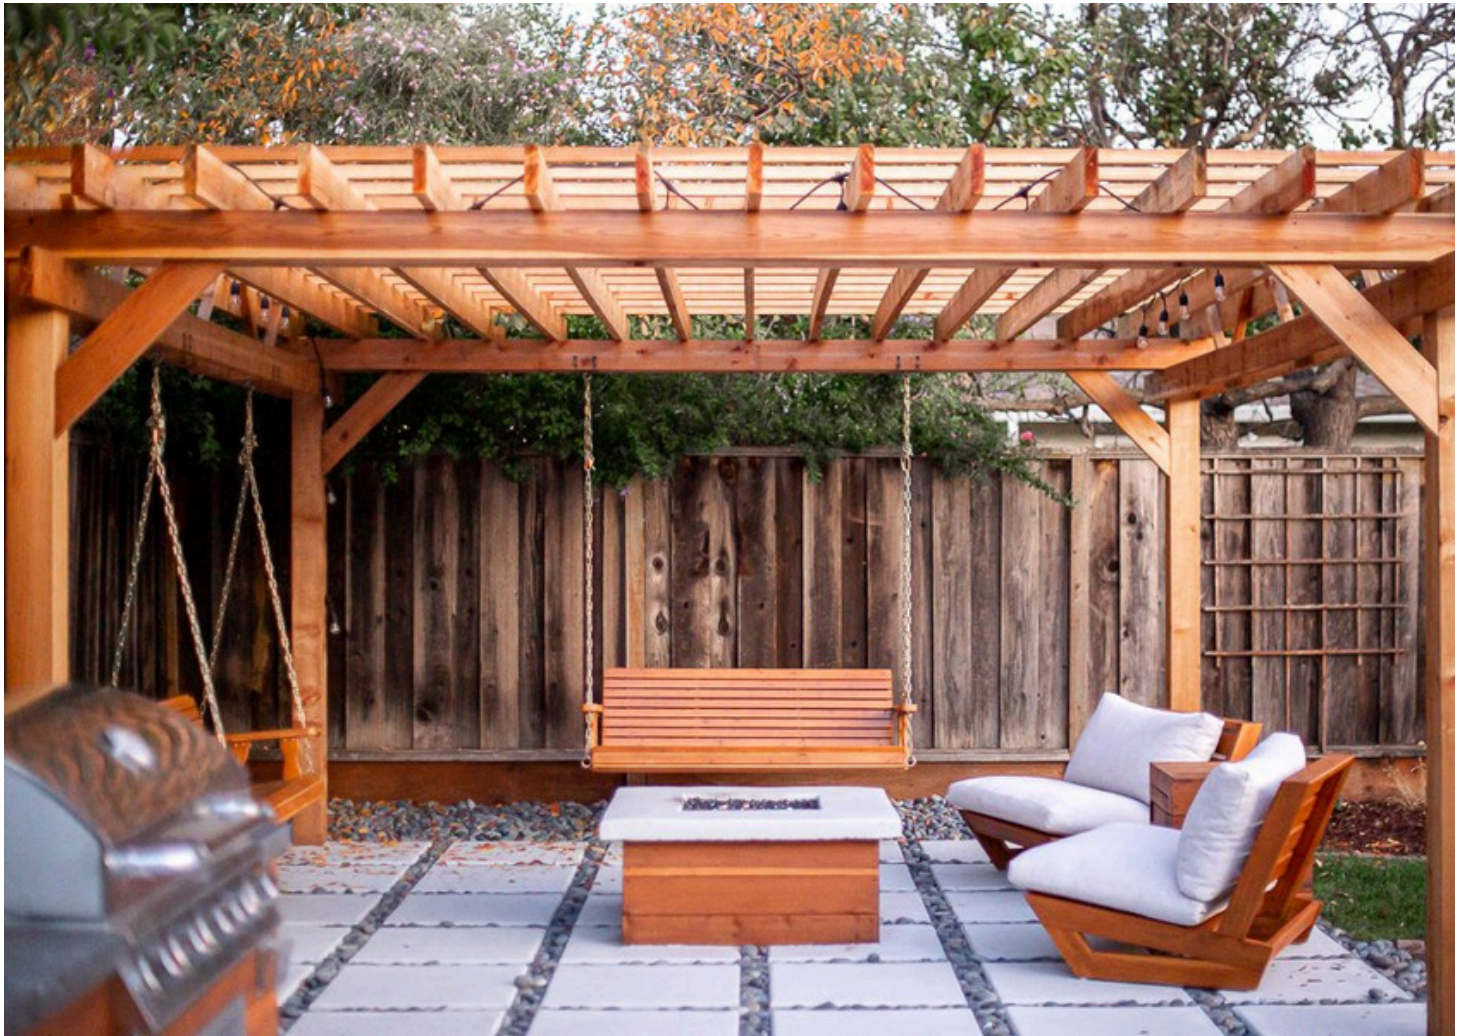

Our slimline partitions are crafted with meticulous attention to detail, offering seamless integration into any architectural setting. Embrace the beauty of minimalism without compromising on strength or durability. Our partitions redefine spatial boundaries, creating an atmosphere of openness and sophistication.

# PERGOLA

A pergola is an outdoor garden structure that typically consists of vertical posts or pillars that support cross-beams and an open lattice roof. The primary purpose of a pergola is to create a shaded area, provide a decorative focal point, or serve as a framework for climbing plants like vines. Pergolas are popular in landscaping for their aesthetic appeal and functionality. They offer a semi-shaded space for relaxing, entertaining, or dining, blending indoor comfort with an outdoor setting.

# ZIP SCREEN

A zip screen is a type of outdoor shading solution, often used to provide sun protection, wind resistance, and privacy for patios, pergolas, balconies, and windows. The key feature of a zip screen is the way its fabric is tensioned: it uses a "zip" mechanism along the sides that locks the screen tightly into side channels, keeping it stable even in high winds.