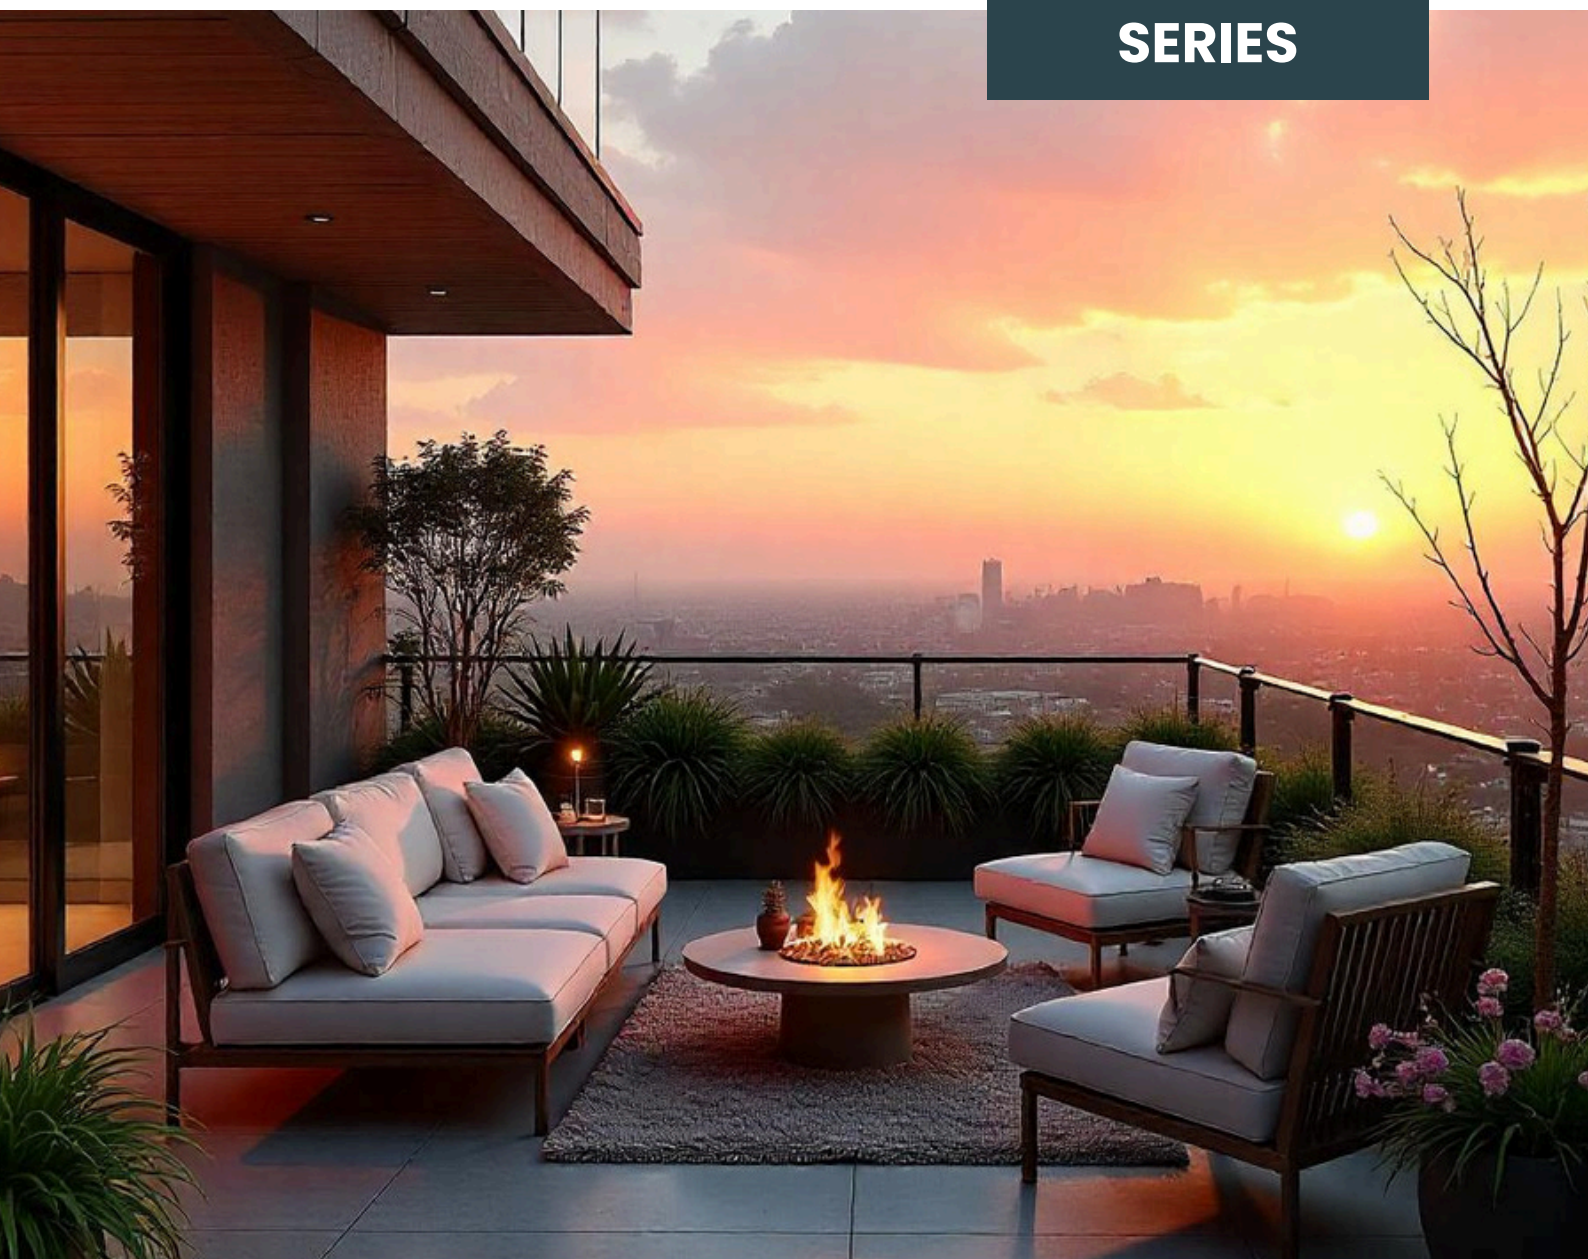

MU.RO

A TEAM CLASSIC PRODUCT

PRODUCT CATALOG

**OUTDOOR
SERIES**