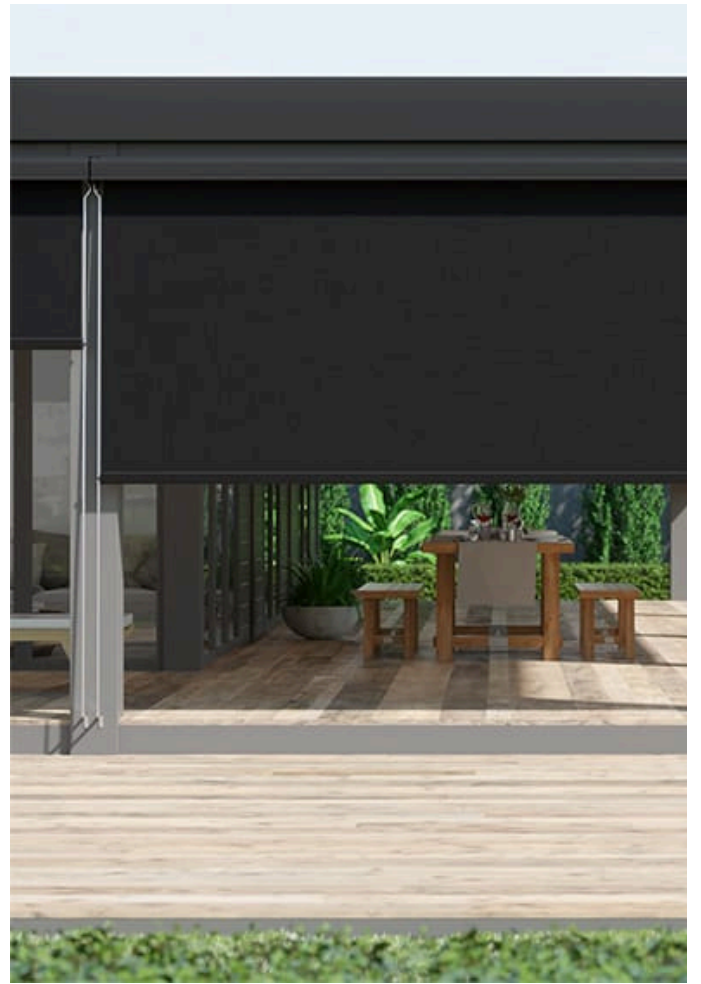

# PERGOLA

A pergola is an outdoor garden structure that typically consists of vertical posts or pillars that support cross-beams and an open lattice roof. The primary purpose of a pergola is to create a shaded area, provide a decorative focal point, or serve as a framework for climbing plants like vines. Pergolas are popular in landscaping for their aesthetic appeal and functionality. They offer a semi-shaded space for relaxing, entertaining, or dining, blending indoor comfort with an outdoor setting.

# ZIP SCREEN

A zip screen is a type of outdoor shading solution, often used to provide sun protection, wind resistance, and privacy for patios, pergolas, balconies, and windows. The key feature of a zip screen is the way its fabric is tensioned: it uses a "zip" mechanism along the sides that locks the screen tightly into side channels, keeping it stable even in high winds.