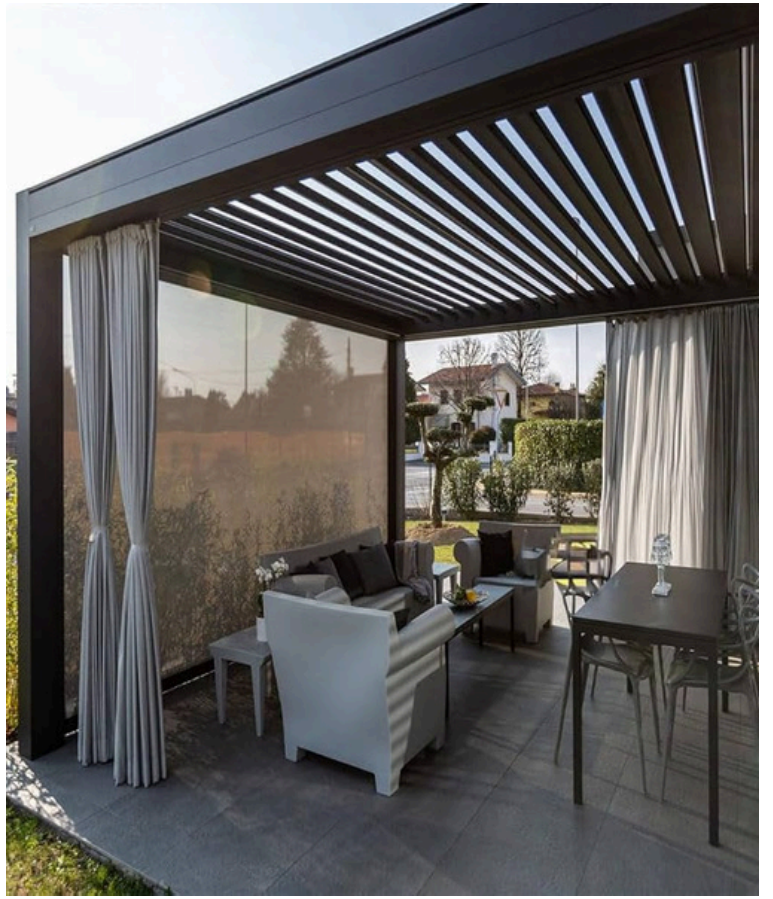

Our slimline partitions are crafted with meticulous attention to detail, offering seamless integration into any architectural setting. Embrace the beauty of minimalism without compromising on strength or durability. Our partitions redefine spatial boundaries, creating an atmosphere of openness and sophistication.

# PERGOLA

A pergola is an outdoor garden structure that typically consists of vertical posts or pillars that support cross-beams and an open lattice roof. The primary purpose of a pergola is to create a shaded area, provide a decorative focal point, or serve as a framework for climbing plants like vines. Pergolas are popular in landscaping for their aesthetic appeal and functionality. They offer a semi-shaded space for relaxing, entertaining, or dining, blending indoor comfort with an outdoor setting.

# ZIP SCREEN

A zip screen is a type of outdoor shading solution, often used to provide sun protection, wind resistance, and privacy for patios, pergolas, balconies, and windows. The key feature of a zip screen is the way its fabric is tensioned: it uses a "zip" mechanism along the sides that locks the screen tightly into side channels, keeping it stable even in high winds.