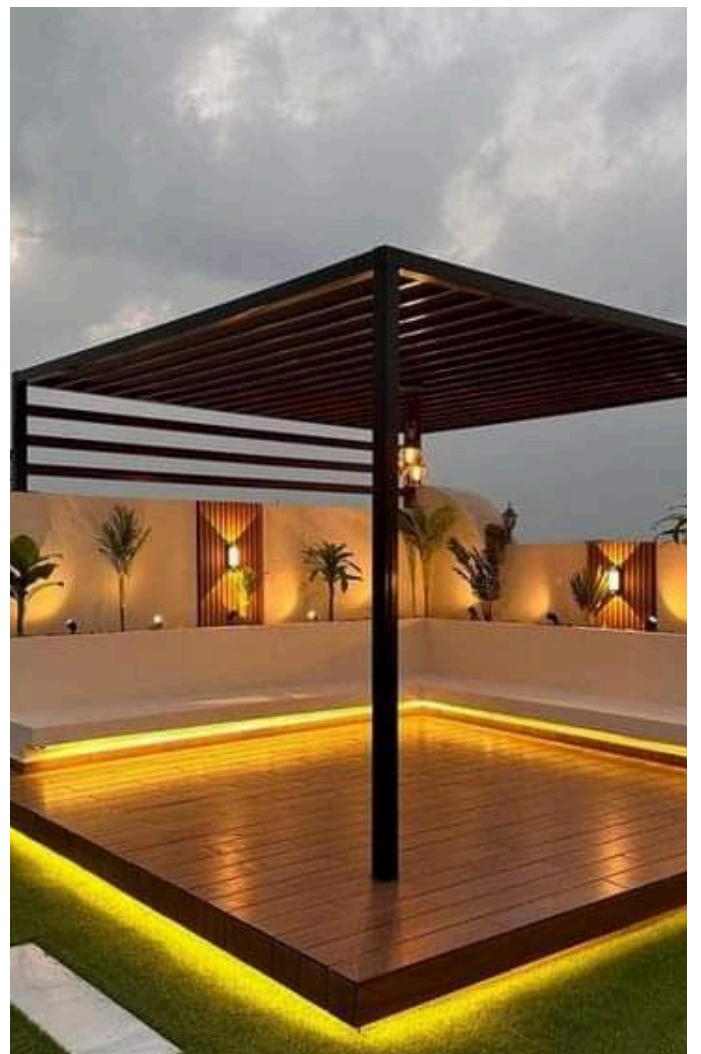

Our slimline partitions are crafted with meticulous attention to detail, offering seamless integration into any architectural setting. Embrace the beauty of minimalism without compromising on strength or durability. Our partitions redefine spatial boundaries, creating an atmosphere of openness and sophistication.

# PERGOLA

A pergola is an outdoor garden structure that typically consists of vertical posts or pillars that support cross-beams and an open lattice roof. The primary purpose of a pergola is to create a shaded area, provide a decorative focal point, or serve as a framework for climbing plants like vines. Pergolas are popular in landscaping for their aesthetic appeal and functionality. They offer a semi-shaded space for relaxing, entertaining, or dining, blending indoor comfort with an outdoor setting.

# ZIP SCREEN

A zip screen is a type of outdoor shading solution, often used to provide sun protection, wind resistance, and privacy for patios, pergolas, balconies, and windows. The key feature of a zip screen is the way its fabric is tensioned: it uses a "zip" mechanism along the sides that locks the screen tightly into side channels, keeping it stable even in high winds.