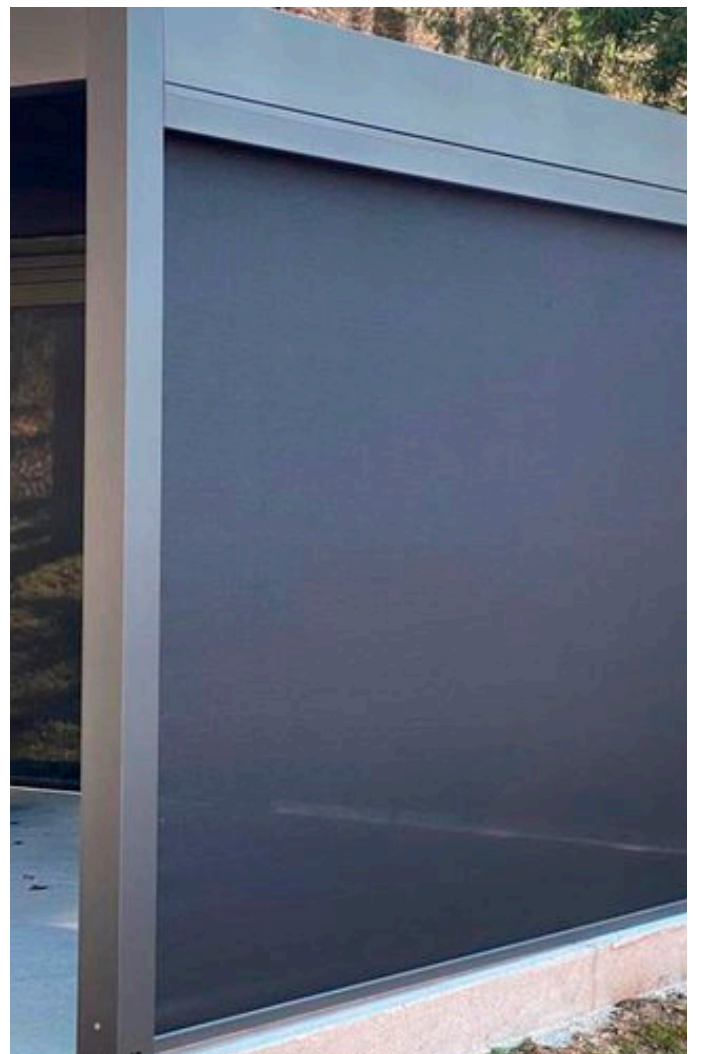

Our slimline partitions are crafted with meticulous attention to detail, offering seamless integration into any architectural setting. Embrace the beauty of minimalism without compromising on strength or durability. Our partitions redefine spatial boundaries, creating an atmosphere of openness and sophistication.

# PERGOLA

A pergola is an outdoor garden structure that typically consists of vertical posts or pillars that support cross-beams and an open lattice roof. The primary purpose of a pergola is to create a shaded area, provide a decorative focal point, or serve as a framework for climbing plants like vines. Pergolas are popular in landscaping for their aesthetic appeal and functionality. They offer a semi-shaded space for relaxing, entertaining, or dining, blending indoor comfort with an outdoor setting.

# ZIP SCREEN

A zip screen is a type of outdoor shading solution, often used to provide sun protection, wind resistance, and privacy for patios, pergolas, balconies, and windows. The key feature of a zip screen is the way its fabric is tensioned: it uses a "zip" mechanism along the sides that locks the screen tightly into side channels, keeping it stable even in high winds.