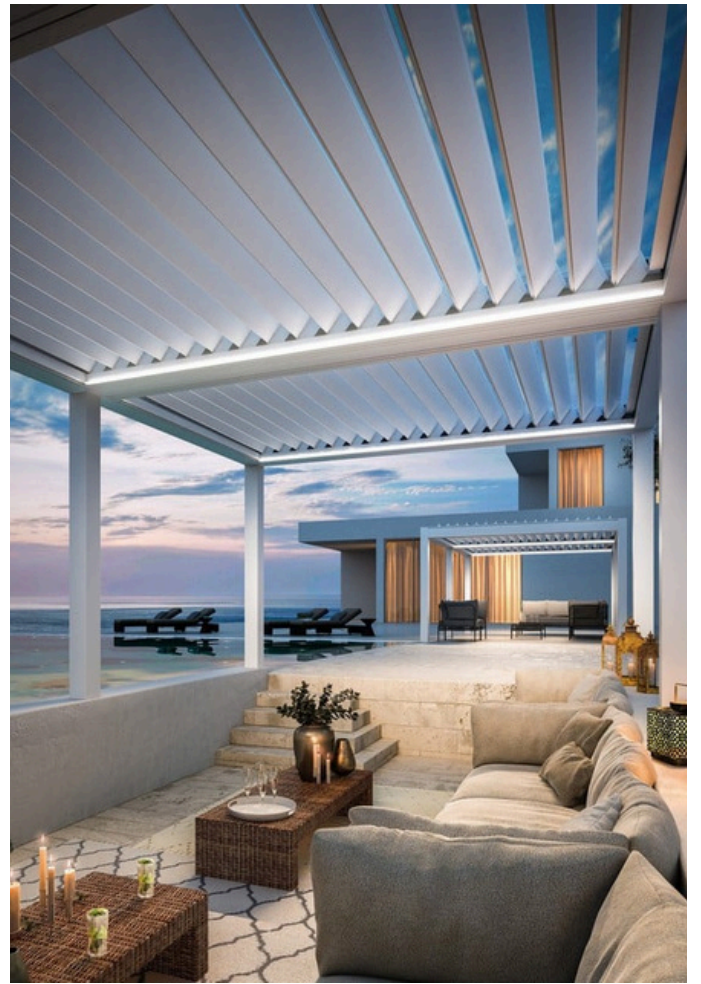

Our slimline partitions are crafted with meticulous attention to detail, offering seamless integration into any architectural setting. Embrace the beauty of minimalism without compromising on strength or durability. Our partitions redefine spatial boundaries, creating an atmosphere of openness and sophistication.

# PERGOLA

A pergola is an outdoor garden structure that typically consists of vertical posts or pillars that support cross-beams and an open lattice roof. The primary purpose of a pergola is to create a shaded area, provide a decorative focal point, or serve as a framework for climbing plants like vines. Pergolas are popular in landscaping for their aesthetic appeal and functionality. They offer a semi-shaded space for relaxing, entertaining, or dining, blending indoor comfort with an outdoor setting.

# ZIP SCREEN

A zip screen is a type of outdoor shading solution, often used to provide sun protection, wind resistance, and privacy for patios, pergolas, balconies, and windows. The key feature of a zip screen is the way its fabric is tensioned: it uses a "zip" mechanism along the sides that locks the screen tightly into side channels, keeping it stable even in high winds.