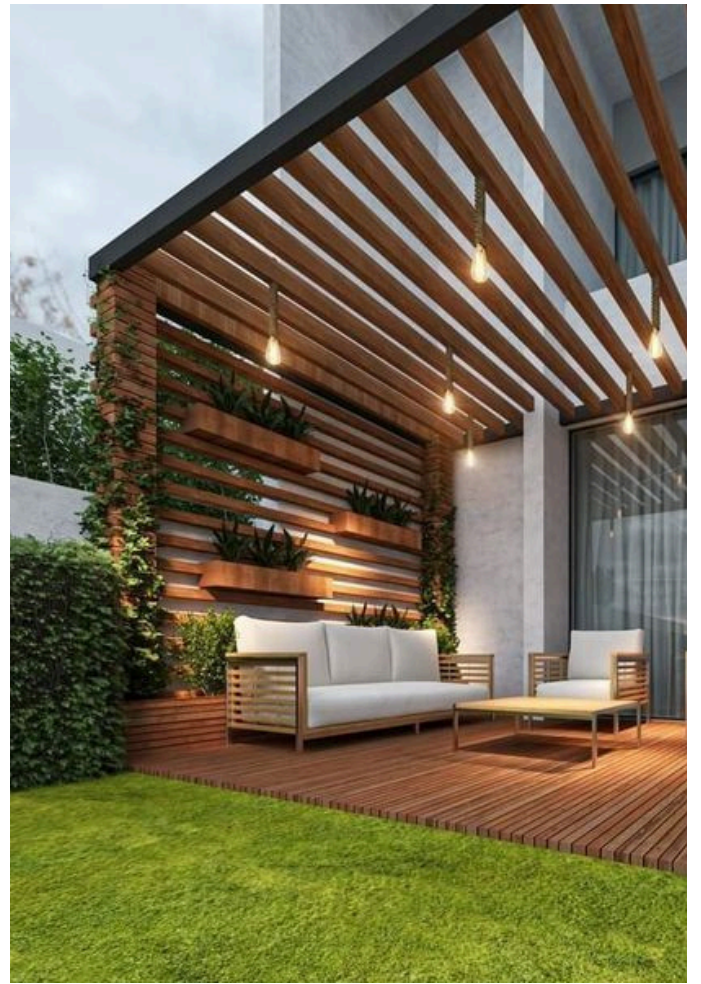

# PERGOLA

A pergola is an outdoor garden structure that typically consists of vertical posts or pillars that support cross-beams and an open lattice roof. The primary purpose of a pergola is to create a shaded area, provide a decorative focal point, or serve as a framework for climbing plants like vines. Pergolas are popular in landscaping for their aesthetic appeal and functionality. They offer a semi-shaded space for relaxing, entertaining, or dining, blending indoor comfort with an outdoor setting.

# ZIP SCREEN

A zip screen is a type of outdoor shading solution, often used to provide sun protection, wind resistance, and privacy for patios, pergolas, balconies, and windows. The key feature of a zip screen is the way its fabric is tensioned: it uses a "zip" mechanism along the sides that locks the screen tightly into side channels, keeping it stable even in high winds.