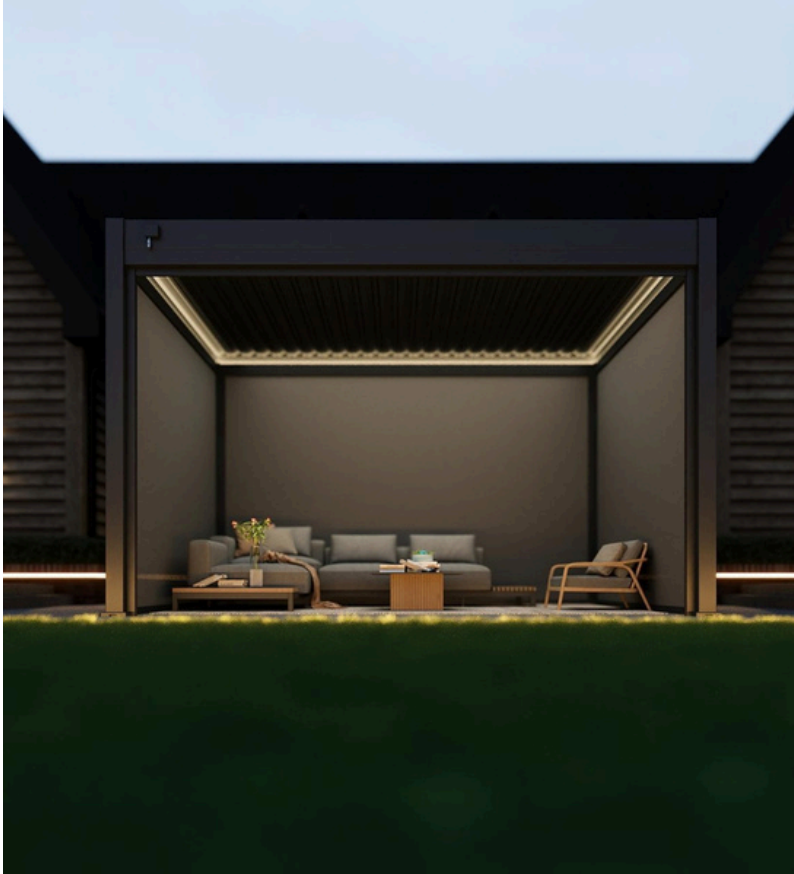

Our slimline partitions are crafted with meticulous attention to detail, offering seamless integration into any architectural setting. Embrace the beauty of minimalism without compromising on strength or durability. Our partitions redefine spatial boundaries, creating an atmosphere of openness and sophistication.

# PERGOLA

A pergola is an outdoor garden structure that typically consists of vertical posts or pillars that support cross-beams and an open lattice roof. The primary purpose of a pergola is to create a shaded area, provide a decorative focal point, or serve as a framework for climbing plants like vines. Pergolas are popular in landscaping for their aesthetic appeal and functionality. They offer a semi-shaded space for relaxing, entertaining, or dining, blending indoor comfort with an outdoor setting.

# ZIP SCREEN

A zip screen is a type of outdoor shading solution, often used to provide sun protection, wind resistance, and privacy for patios, pergolas, balconies, and windows. The key feature of a zip screen is the way its fabric is tensioned: it uses a "zip" mechanism along the sides that locks the screen tightly into side channels, keeping it stable even in high winds.