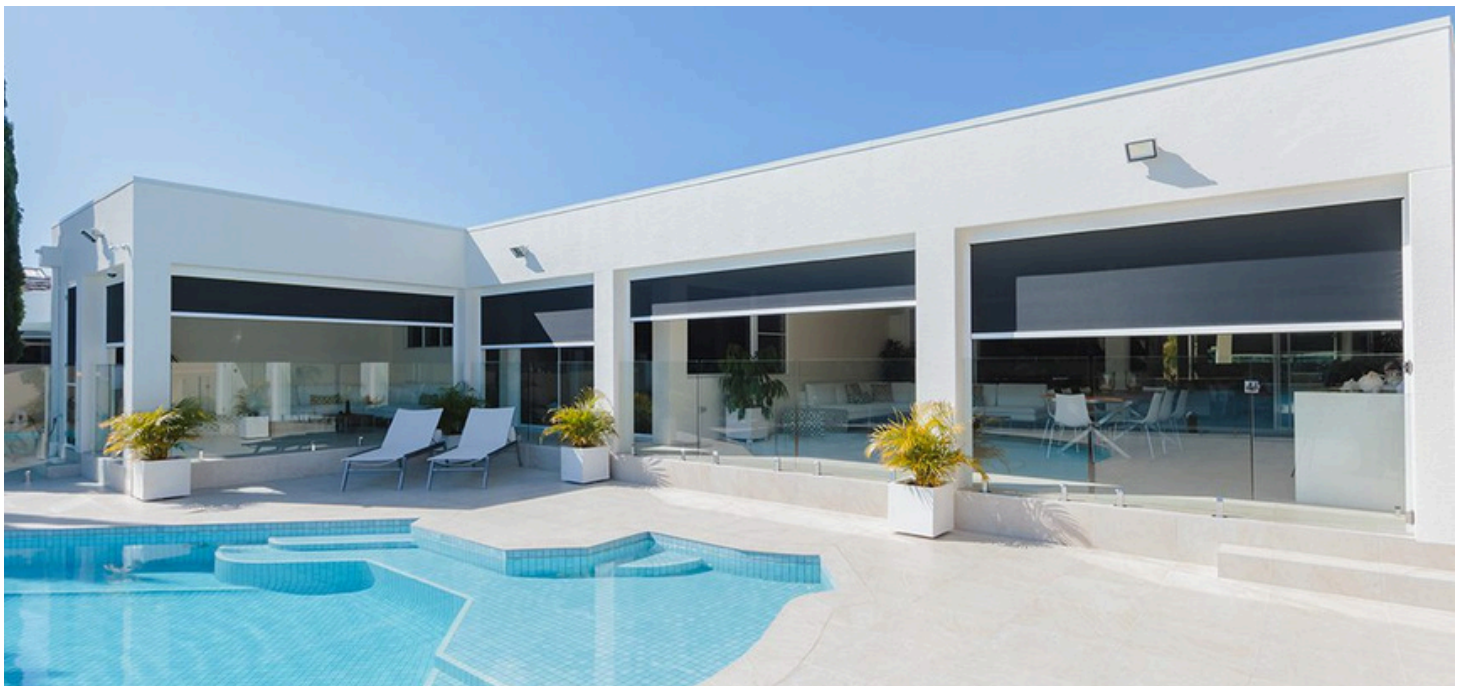

Our slimline partitions are crafted with meticulous attention to detail, offering seamless integration into any architectural setting. Embrace the beauty of minimalism without compromising on strength or durability. Our partitions redefine spatial boundaries, creating an atmosphere of openness and sophistication.

# PERGOLA

A pergola is an outdoor garden structure that typically consists of vertical posts or pillars that support cross-beams and an open lattice roof. The primary purpose of a pergola is to create a shaded area, provide a decorative focal point, or serve as a framework for climbing plants like vines. Pergolas are popular in landscaping for their aesthetic appeal and functionality. They offer a semi-shaded space for relaxing, entertaining, or dining, blending indoor comfort with an outdoor setting.

# ZIP SCREEN

A zip screen is a type of outdoor shading solution, often used to provide sun protection, wind resistance, and privacy for patios, pergolas, balconies, and windows. The key feature of a zip screen is the way its fabric is tensioned: it uses a "zip" mechanism along the sides that locks the screen tightly into side channels, keeping it stable even in high winds.