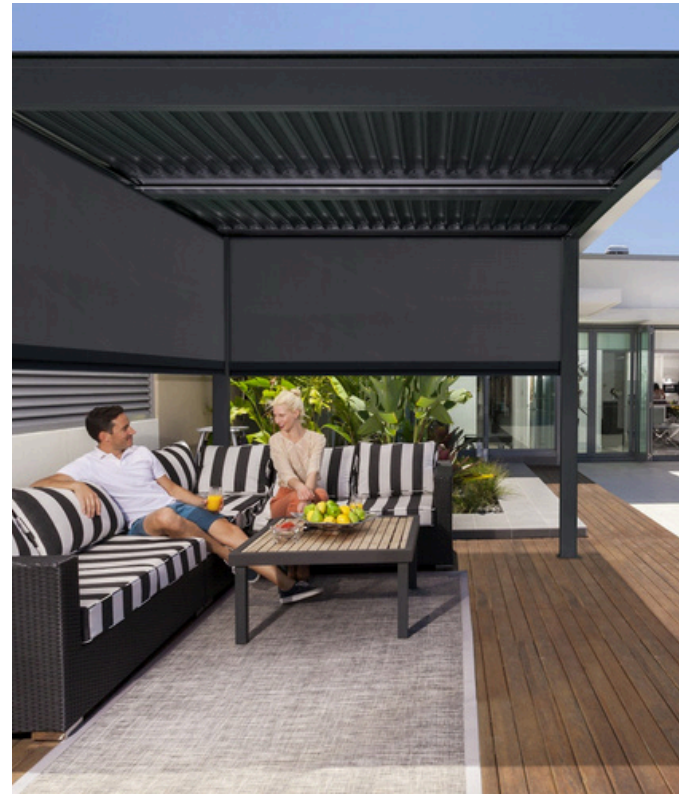

Our slimline partitions are crafted with meticulous attention to detail, offering seamless integration into any architectural setting. Embrace the beauty of minimalism without compromising on strength or durability. Our partitions redefine spatial boundaries, creating an atmosphere of openness and sophistication.

# PERGOLA

A pergola is an outdoor garden structure that typically consists of vertical posts or pillars that support cross-beams and an open lattice roof. The primary purpose of a pergola is to create a shaded area, provide a decorative focal point, or serve as a framework for climbing plants like vines. Pergolas are popular in landscaping for their aesthetic appeal and functionality. They offer a semi-shaded space for relaxing, entertaining, or dining, blending indoor comfort with an outdoor setting.

# ZIP SCREEN

A zip screen is a type of outdoor shading solution, often used to provide sun protection, wind resistance, and privacy for patios, pergolas, balconies, and windows. The key feature of a zip screen is the way its fabric is tensioned: it uses a "zip" mechanism along the sides that locks the screen tightly into side channels, keeping it stable even in high winds.