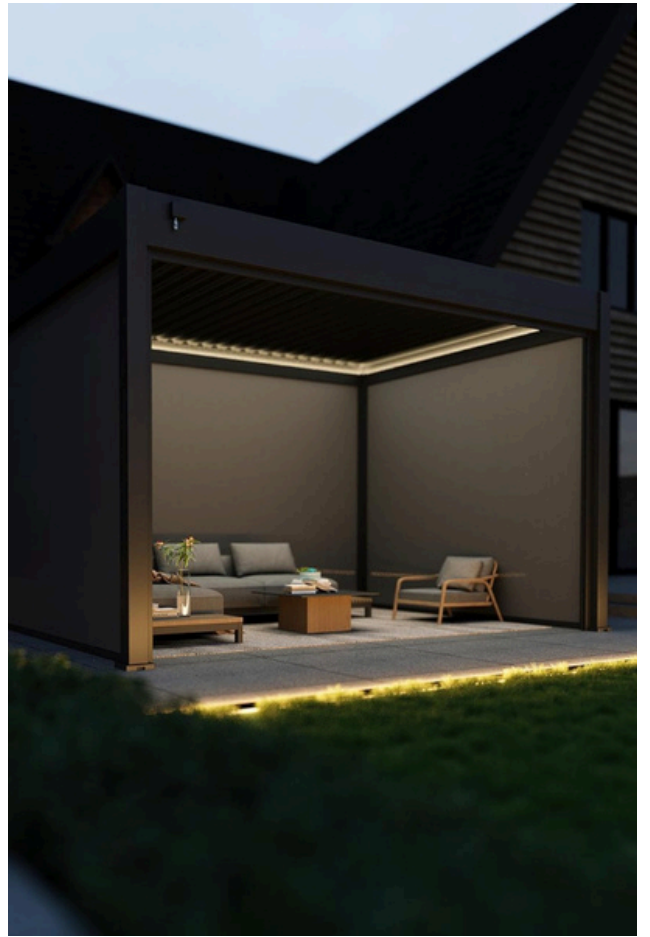

Our slimline partitions are crafted with meticulous attention to detail, offering seamless integration into any architectural setting. Embrace the beauty of minimalism without compromising on strength or durability. Our partitions redefine spatial boundaries, creating an atmosphere of openness and sophistication.

# PERGOLA

A pergola is an outdoor garden structure that typically consists of vertical posts or pillars that support cross-beams and an open lattice roof. The primary purpose of a pergola is to create a shaded area, provide a decorative focal point, or serve as a framework for climbing plants like vines. Pergolas are popular in landscaping for their aesthetic appeal and functionality. They offer a semi-shaded space for relaxing, entertaining, or dining, blending indoor comfort with an outdoor setting.

# ZIP SCREEN

A zip screen is a type of outdoor shading solution, often used to provide sun protection, wind resistance, and privacy for patios, pergolas, balconies, and windows. The key feature of a zip screen is the way its fabric is tensioned: it uses a "zip" mechanism along the sides that locks the screen tightly into side channels, keeping it stable even in high winds.